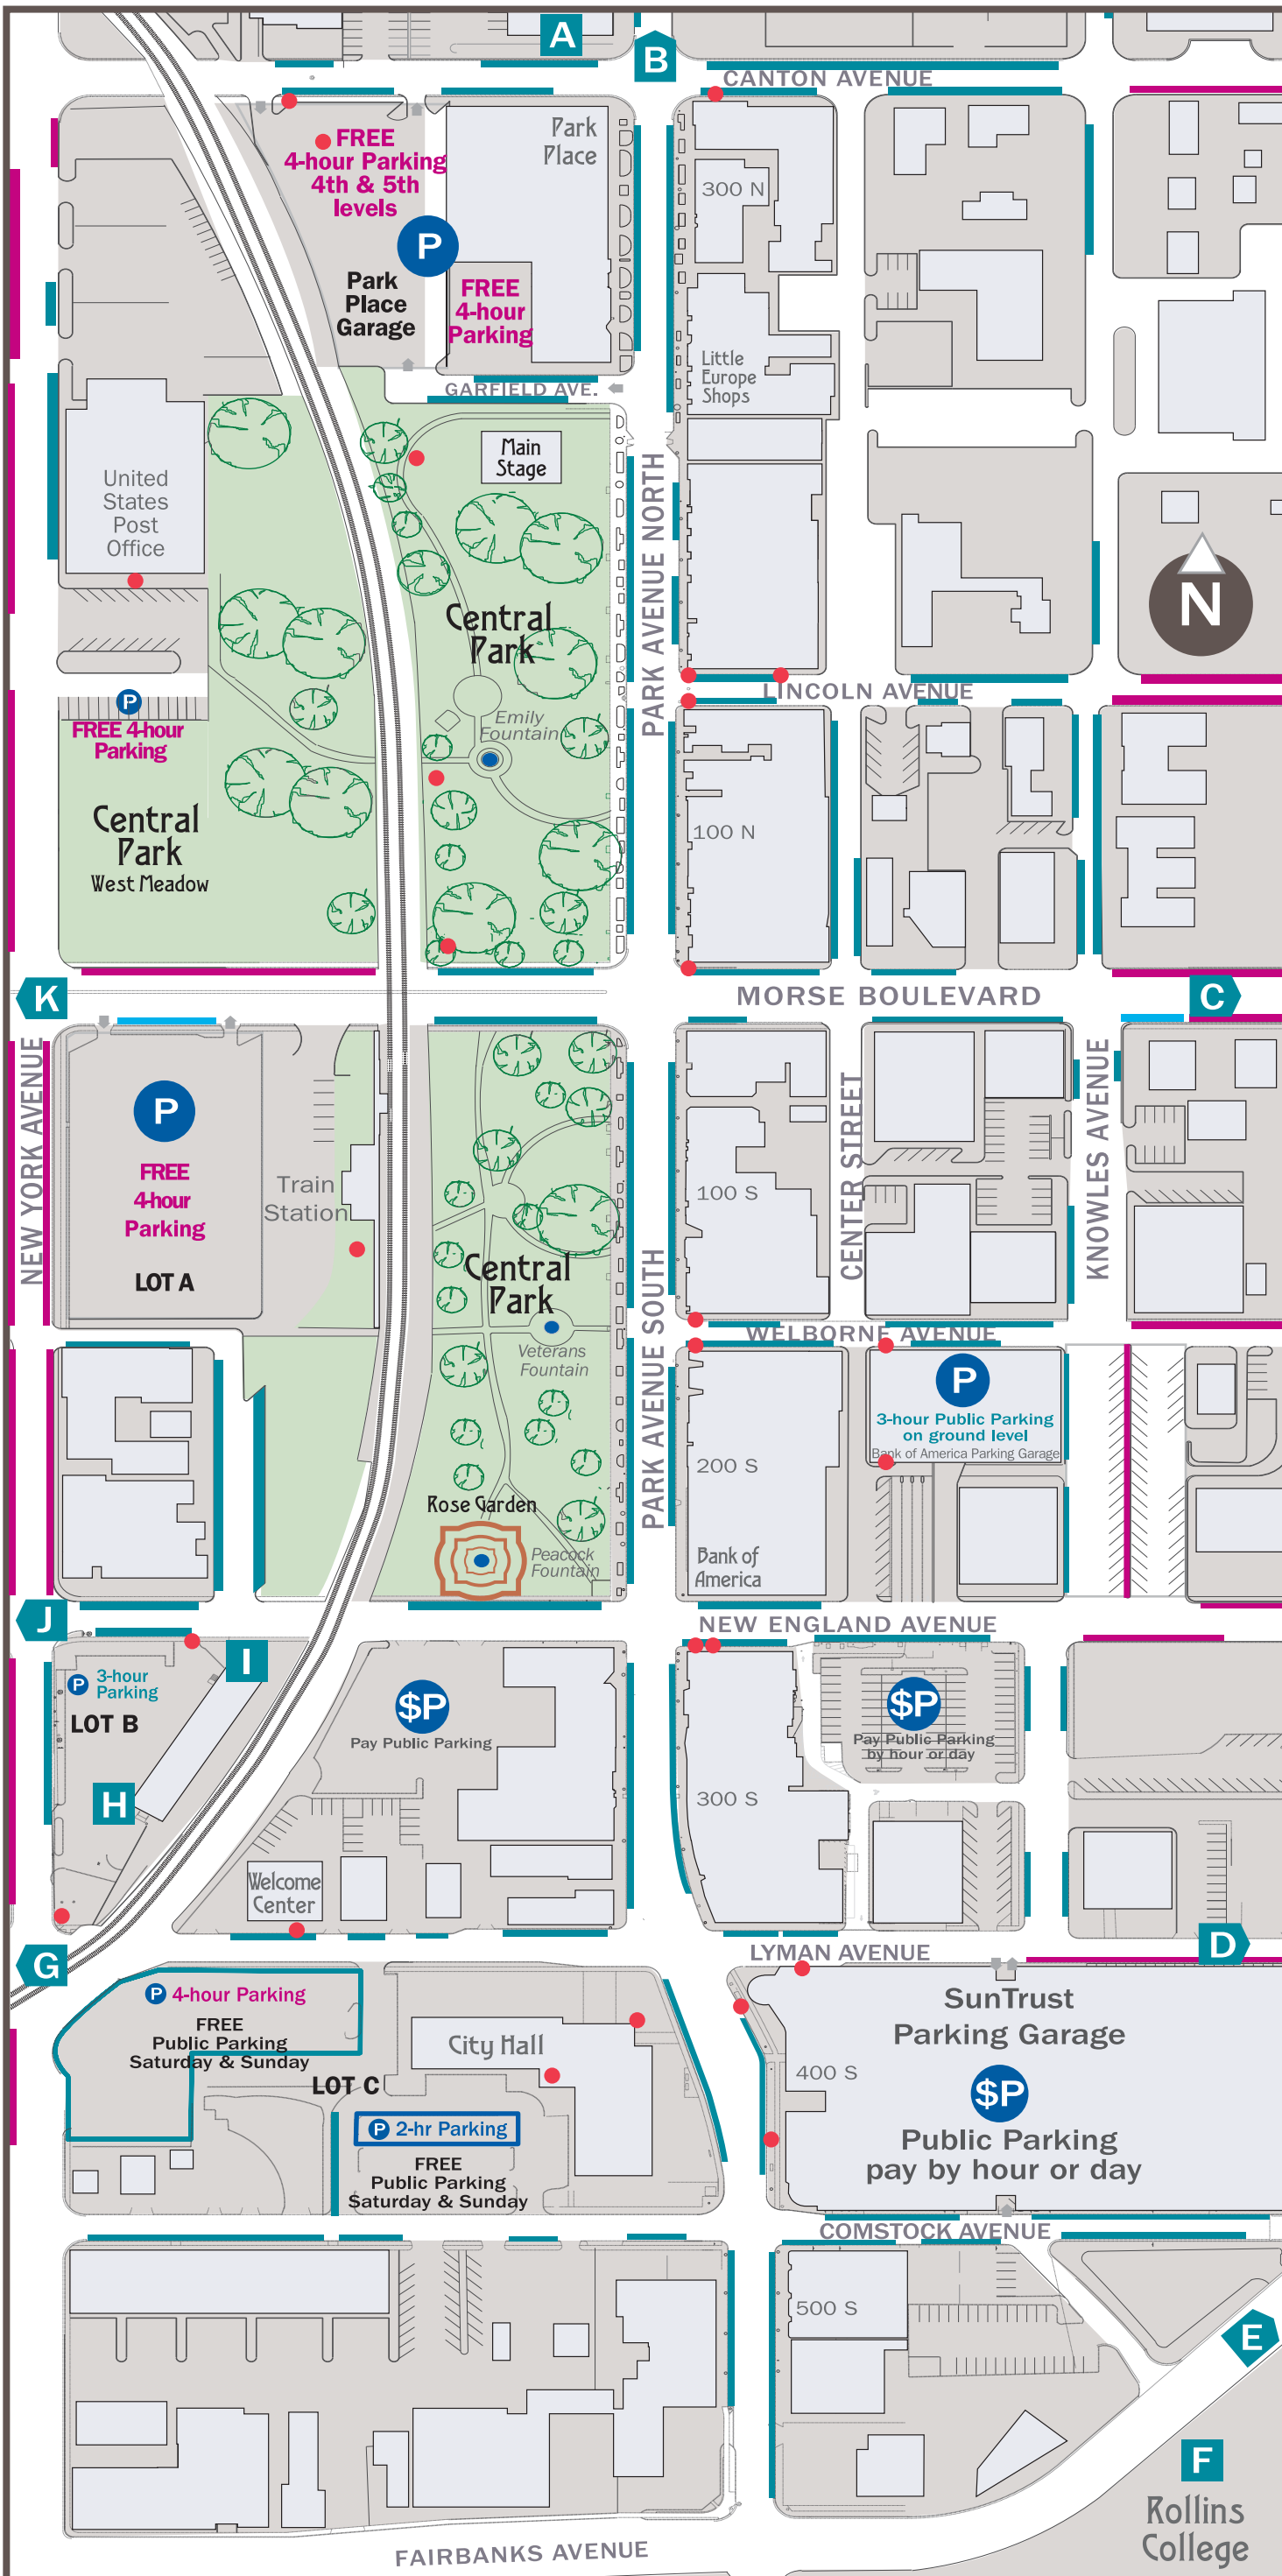

Parking & Cultural Guide for downtown Winter Park

LEGEND

-  FREE 4-HOUR Public Parking
-  FREE 3-HOUR Public Parking
-  FREE Public Parking
-  Pay Public Parking
-  Bus Parking
-  Bicycle Parking
-  Buildings

- A** The Charles Hosmer Morse Museum of Art
- B** Winter Park Golf Course
- C** Scenic Boat Tour
- D** Winter Park Public Library
- E** Albin Polasek Museum & Sculpture Gardens
- F** Annie Russell Theatre
Cornell Fine Arts Museum
Tiedtke Concert Hall
- G** Winter Park Wedding Chapel
- H** Winter Park Farmers' Market
- I** Winter Park History Museum
- J** Hannibal Square
Heritage Center &
Winter Park
Community Center
- K** Rachel D. Murrah Civic Center