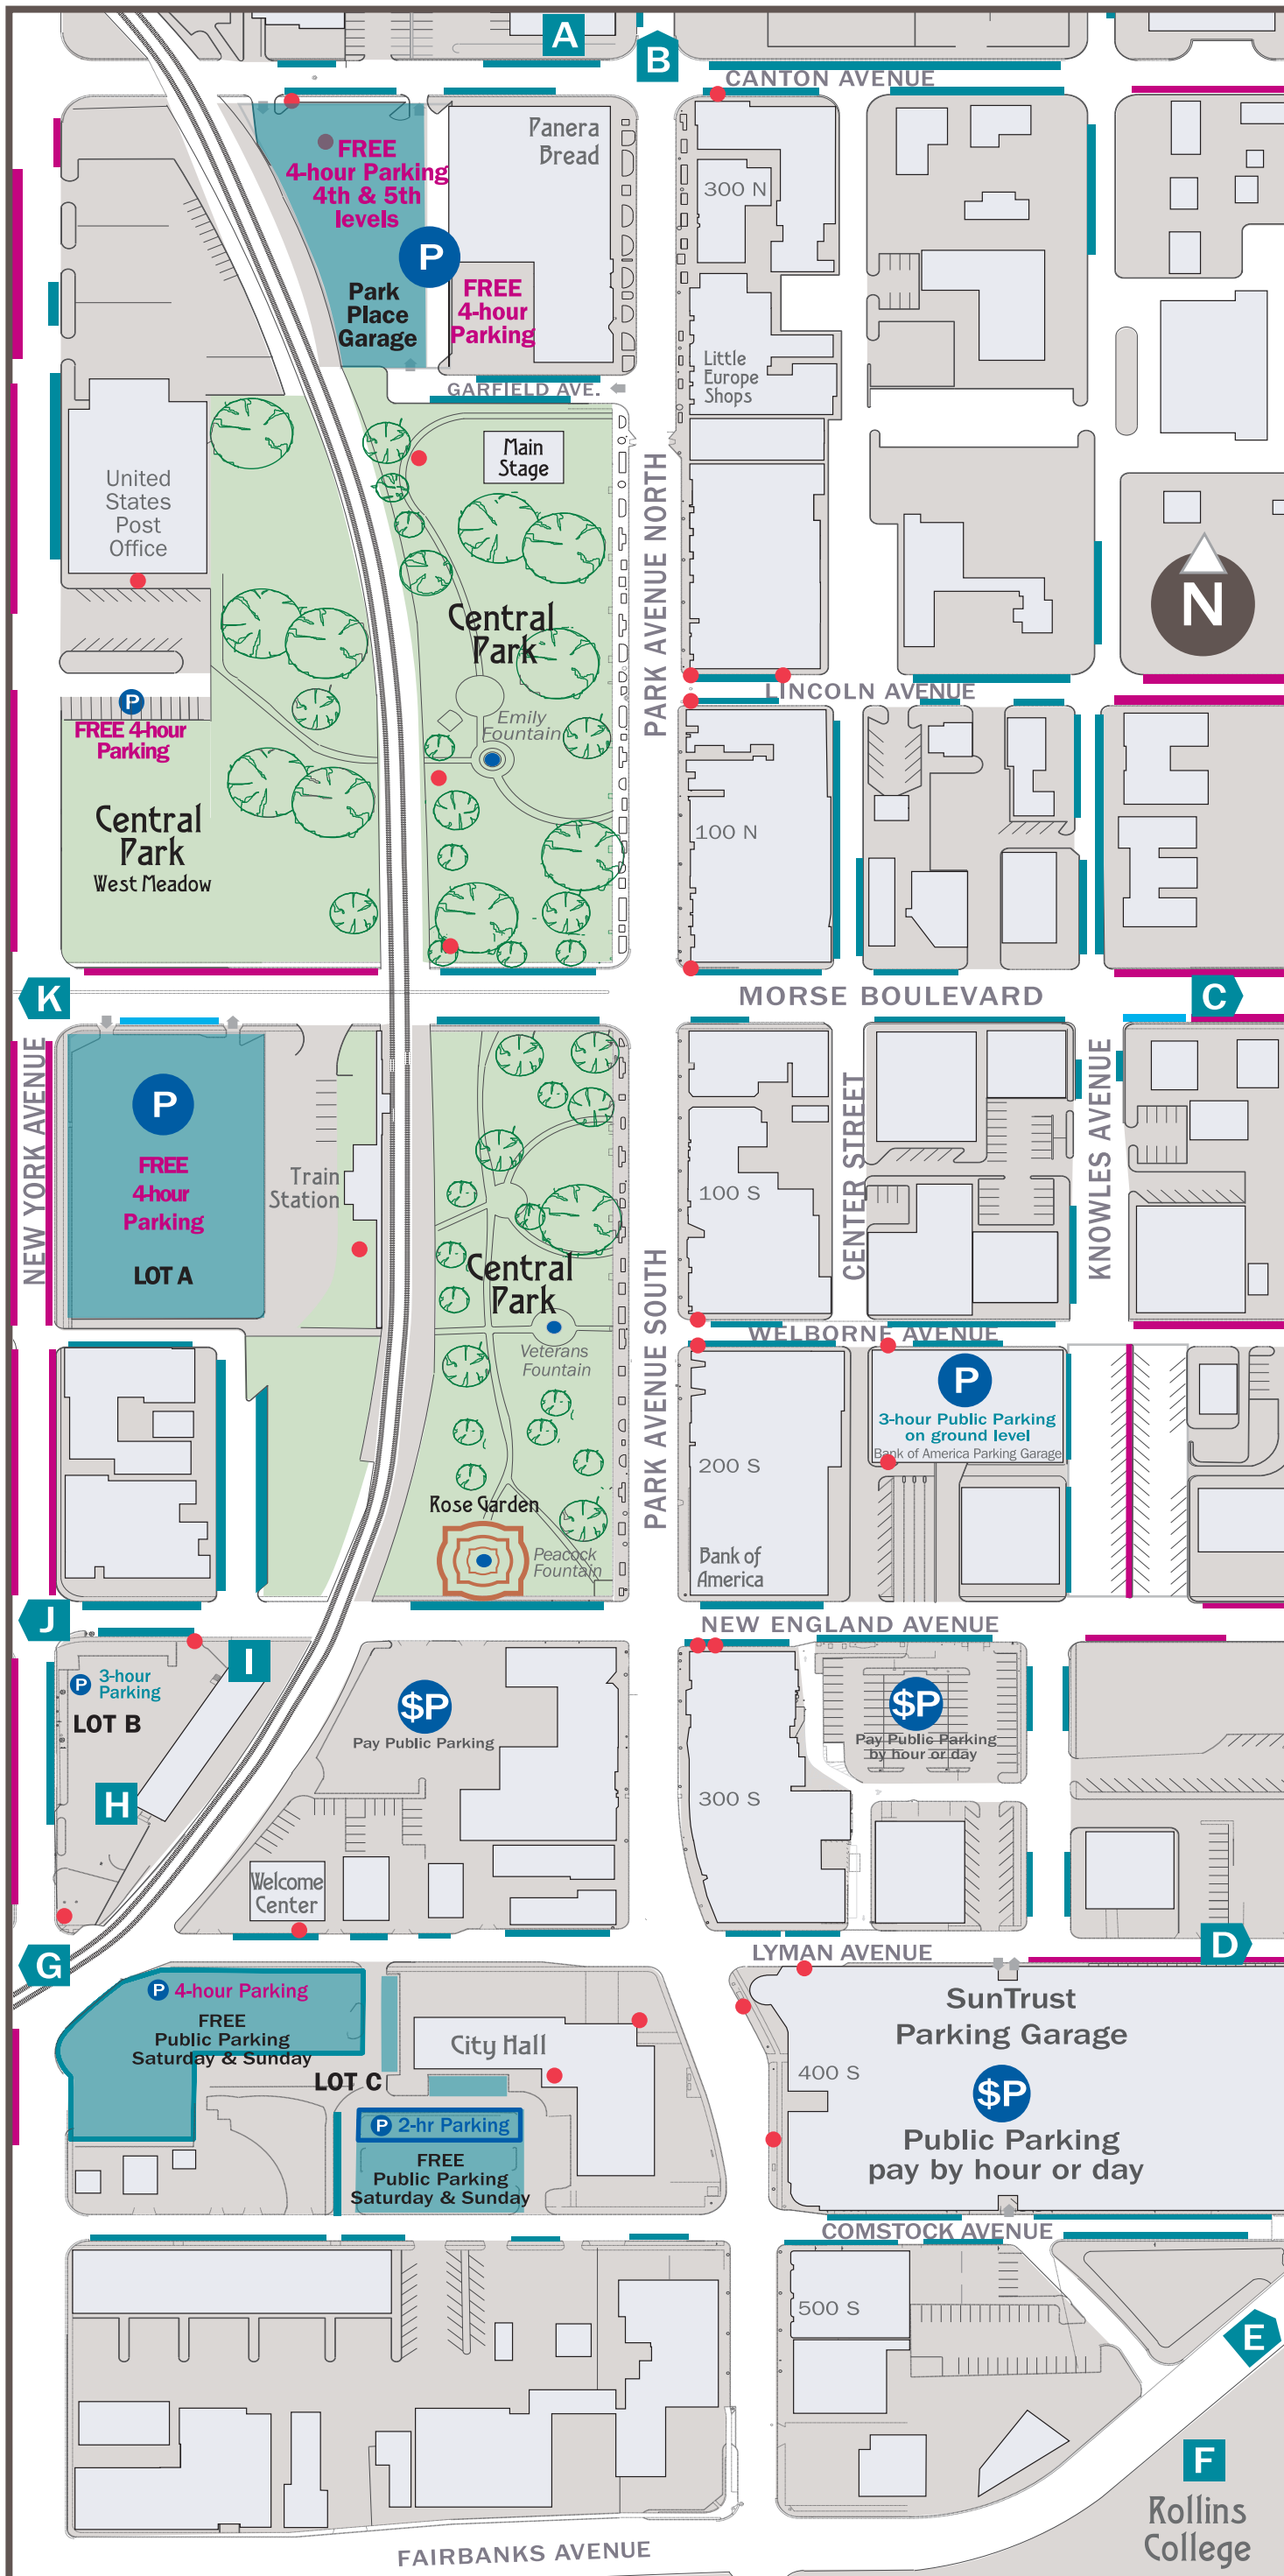

Parking for downtown Winter Park weekend closures

LEGEND

-  FREE 4-HOUR Public Parking
-  FREE 3- & 4-HOUR Public Parking
-  FREE Public Parking
-  Pay Public Parking
-  Bus Parking
-  Bicycle Parking
-  Buildings

- A** The Charles Hosmer Morse Museum of Art
- B** Winter Park Golf Course
- C** Scenic Boat Tour
- D** Winter Park Public Library
- E** Albin Polasek Museum & Sculpture Gardens
- F** Annie Russell Theatre
Cornell Fine Arts Museum
Tiedtke Concert Hall
- G** Winter Park Wedding Chapel
- H** Winter Park Farmers' Market
- I** Winter Park History Museum
- J** Hannibal Square
Heritage Center &
Winter Park
Community Center
- K** Rachel D. Murrah Civic Center