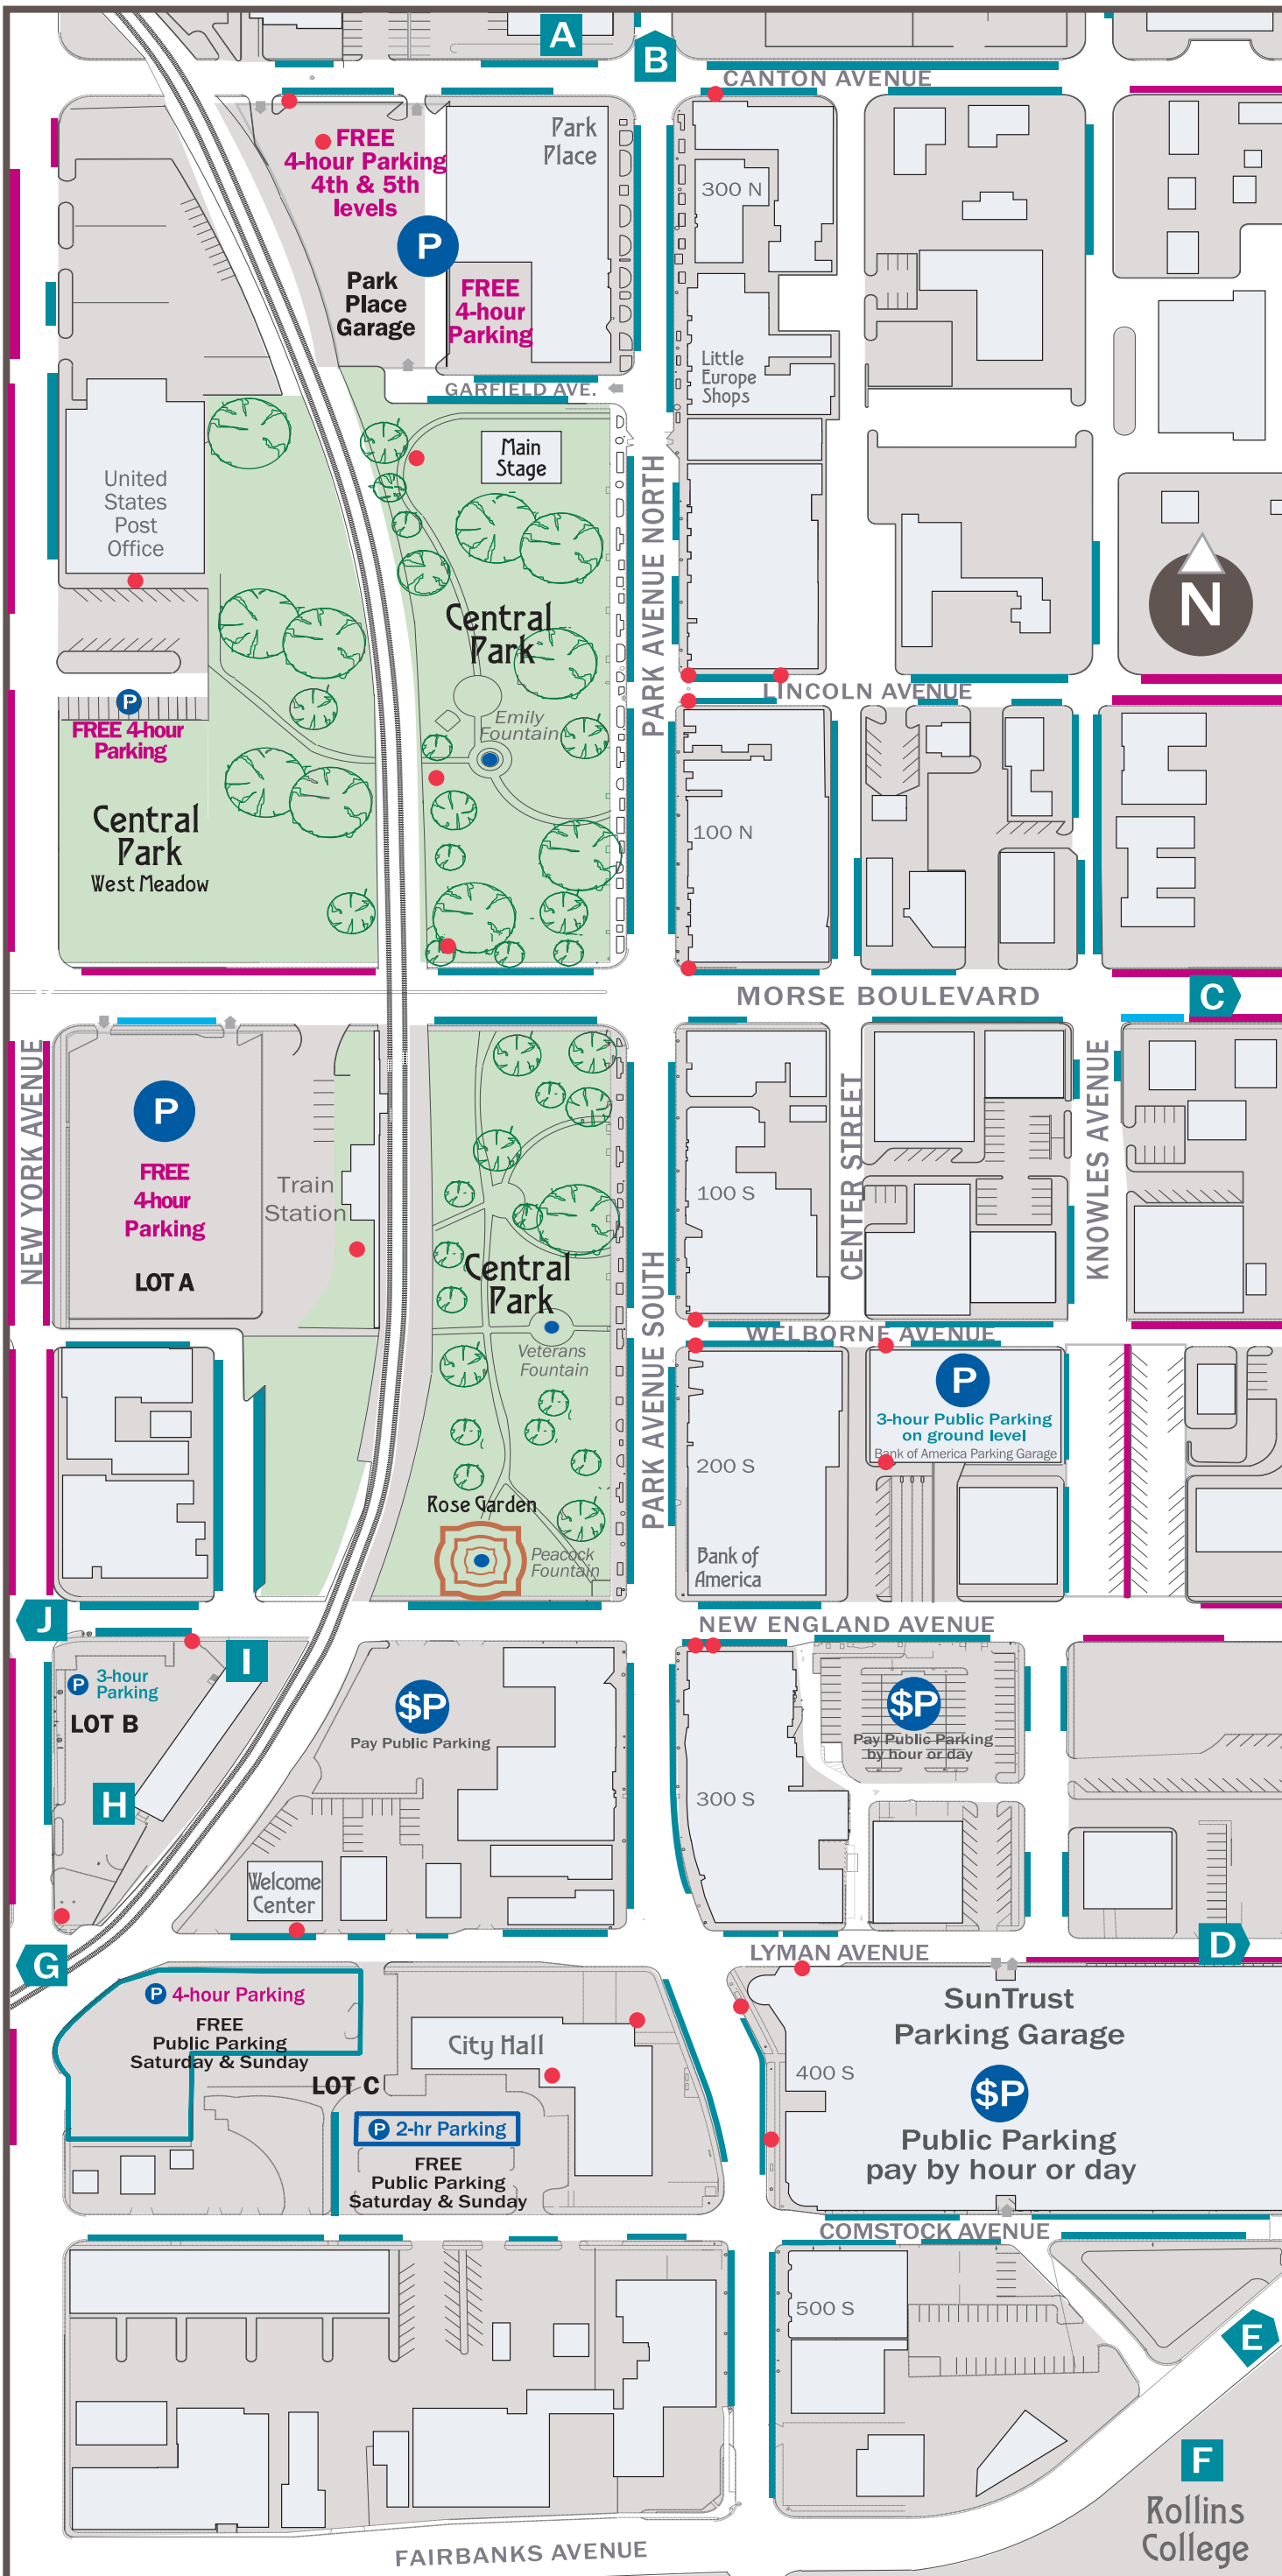

Parking & Cultural Guide for downtown Winter Park

LEGEND

-  FREE 4-HOUR Public Parking
-  FREE 3-HOUR Public Parking
-  FREE Public Parking
-  Pay Public Parking
-  Bus Parking
-  Bicycle Parking
-  Buildings

- A** The Charles Hosmer Morse Museum of Art
- B** Winter Park Golf Course
- C** Scenic Boat Tour
- D** Winter Park Public Library
- E** Albin Polasek Museum & Sculpture Gardens
- F** Annie Russell Theatre
Cornell Fine Arts Museum
Tiedtke Concert Hall
- G** Winter Park Wedding Chapel
- H** Winter Park Farmers' Market
- I** Winter Park History Museum
- J** Hannibal Square
Heritage Center &
Winter Park
Community Center