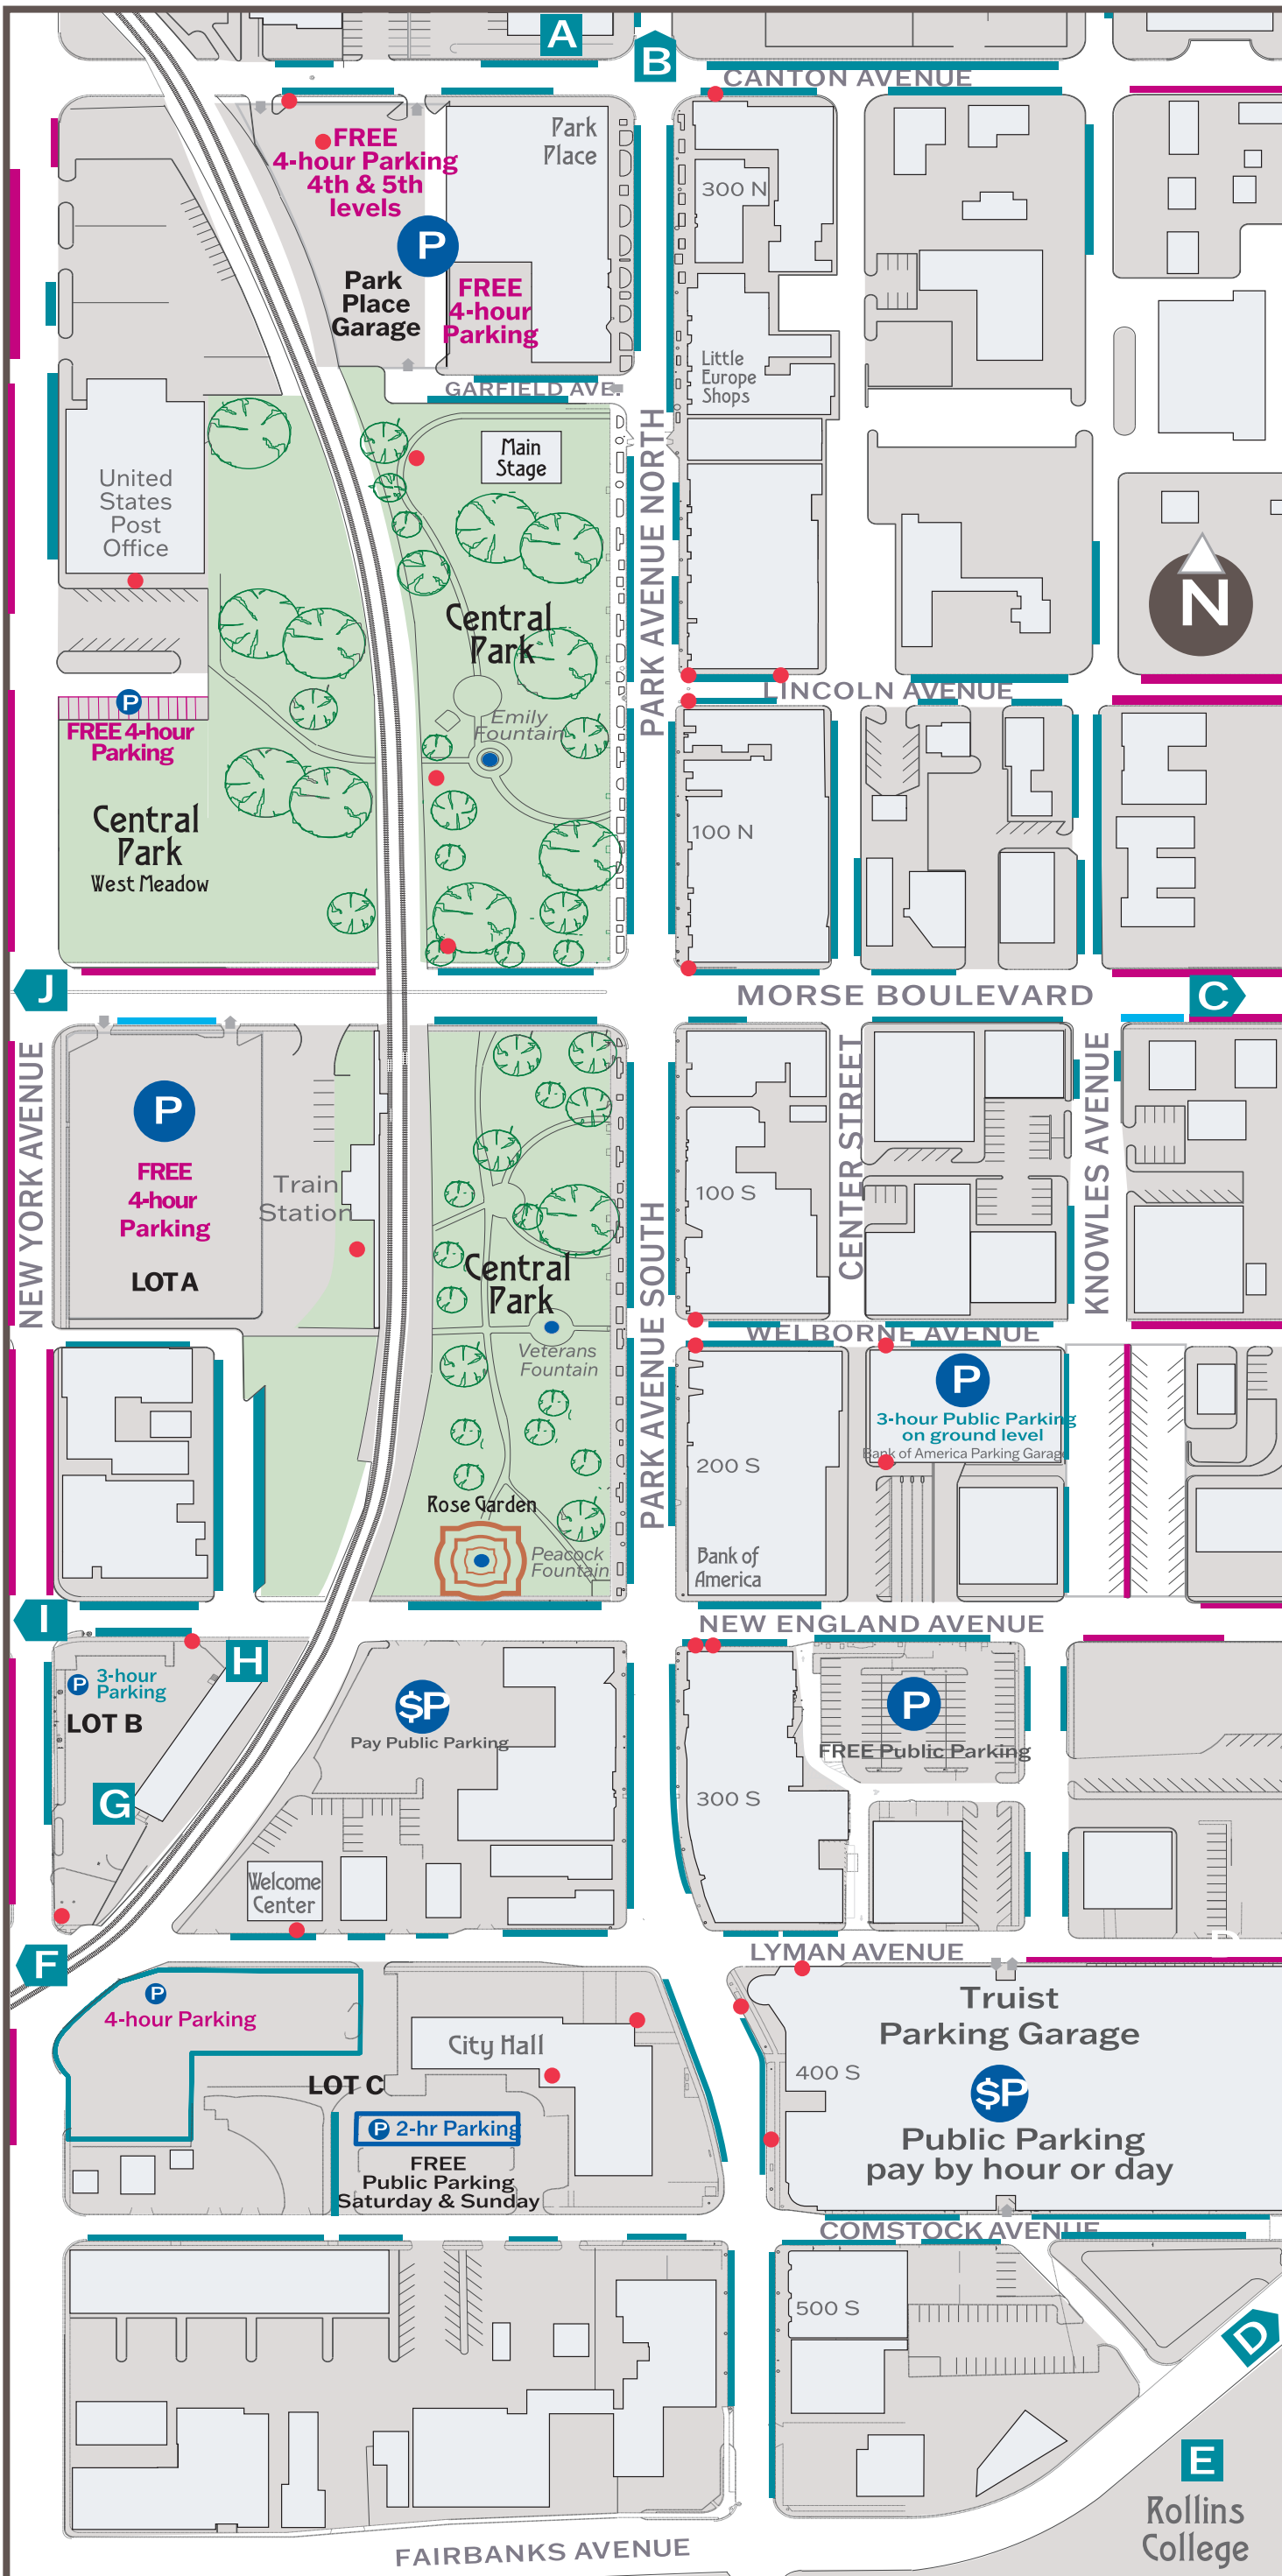

Parking & Cultural Guide for downtown Winter Park

LEGEND

-  FREE 4-HOUR Public Parking
-  FREE 3-HOUR Public Parking
-  FREE Public Parking
-  Pay Public Parking
-  Bus Parking
-  Bicycle Parking
-  Buildings

- A** The Charles Hosmer Morse Museum of Art
- B** Winter Park Golf Course
- C** Scenic Boat Tour
- D** Albin Polasek Museum & Sculpture Gardens
- E** Annie Russell Theatre
Rollins Museum of Art
Tiedtke Concert Hall
- F** Winter Park Wedding Chapel
- G** Winter Park Farmers' Market
- H** Winter Park History Museum
- I** Hannibal Square
Heritage Center &
Winter Park
Community Center
- J** Winter Park Library
& Events Center