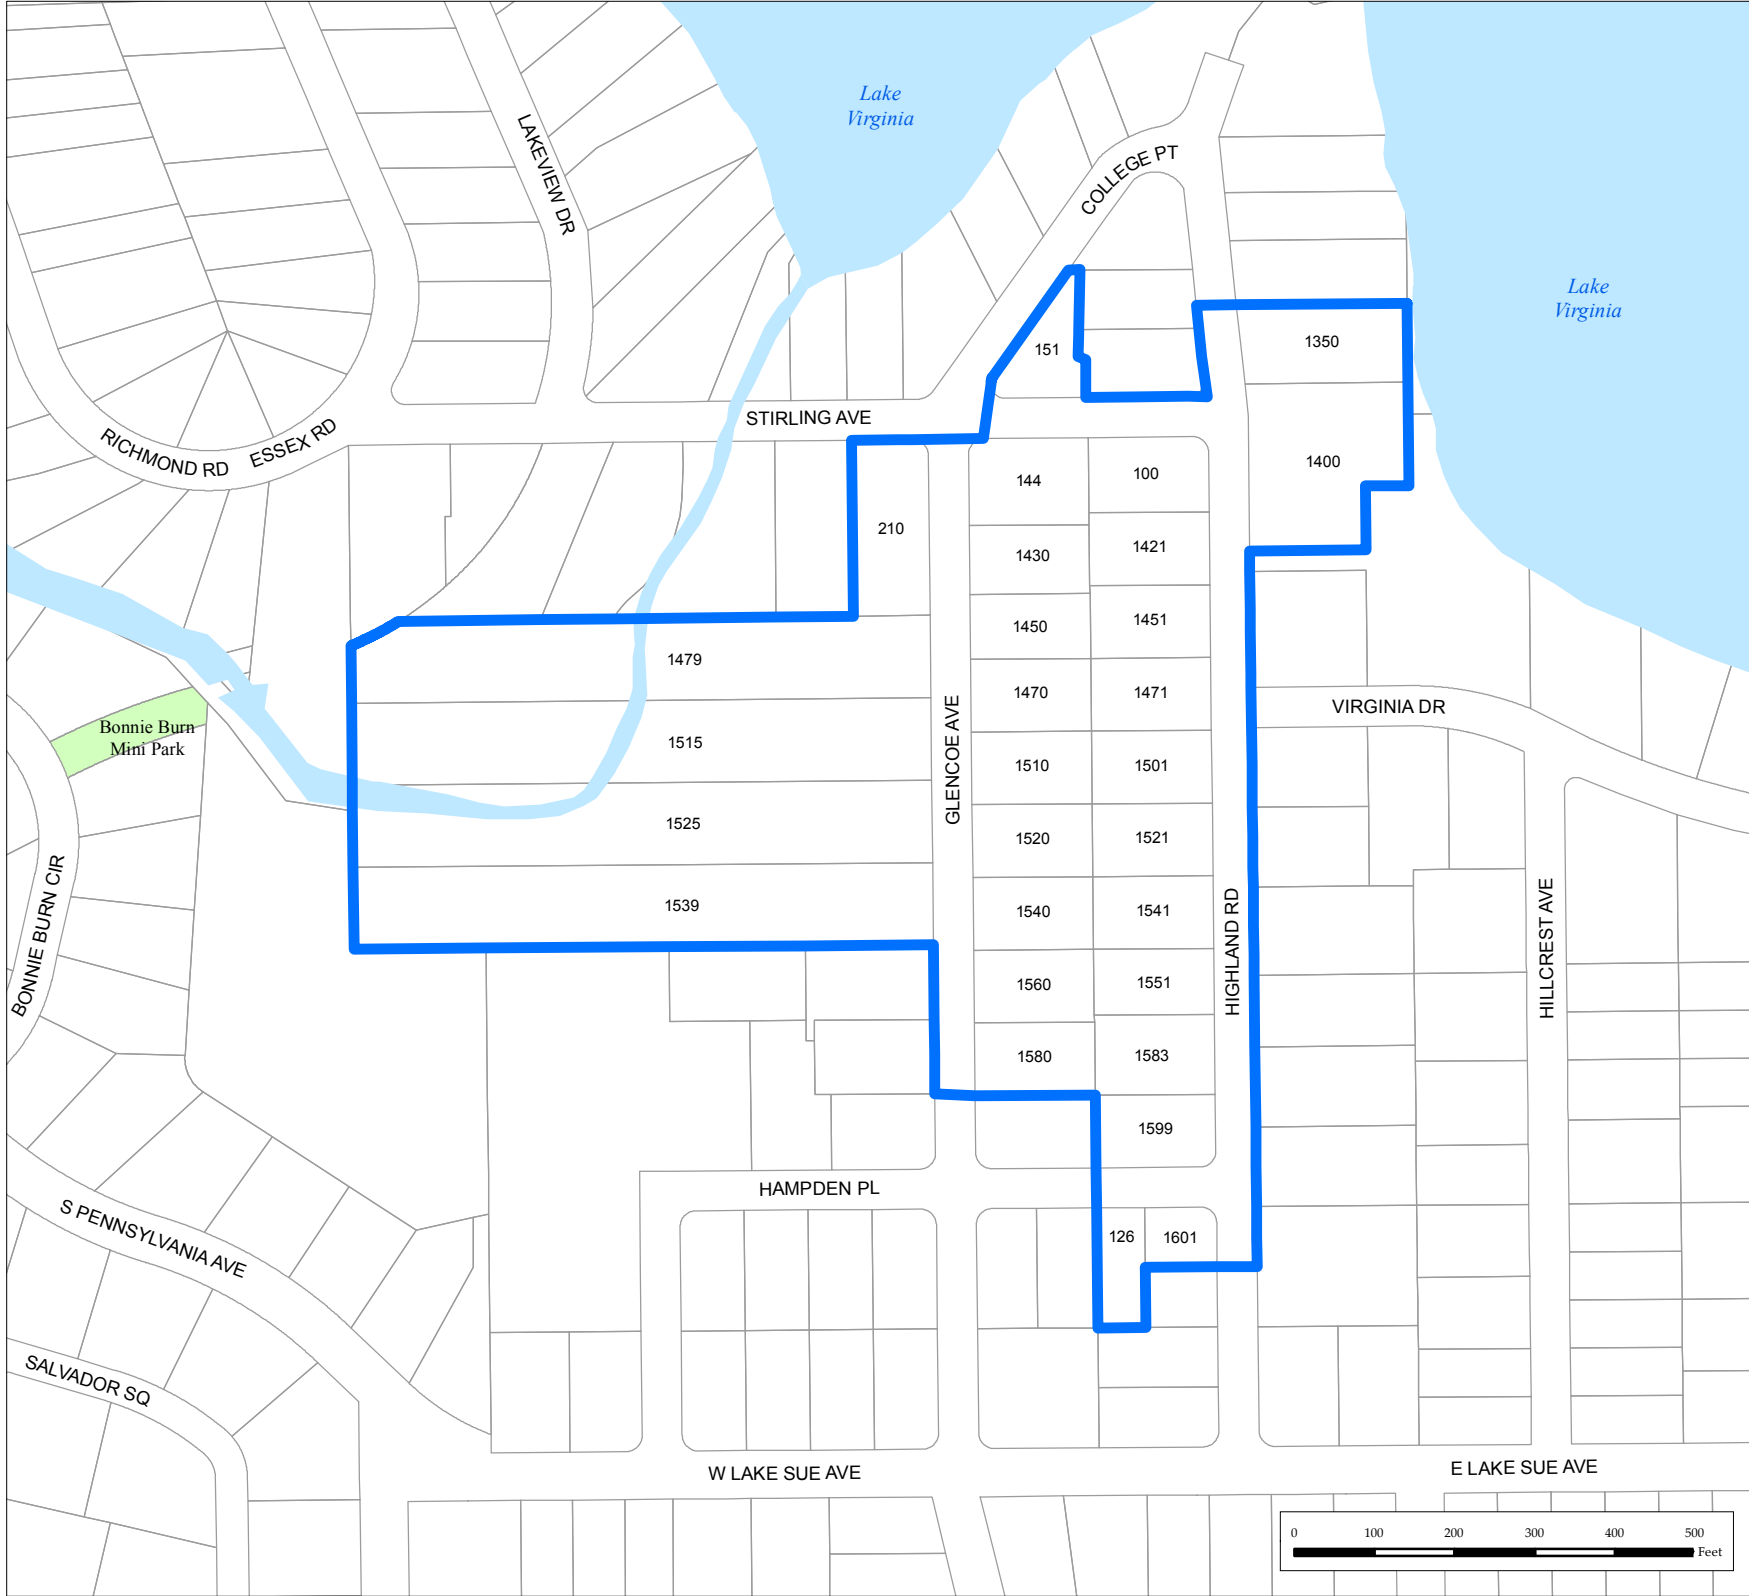

EAST VIRGINIA HEIGHTS HISTORIC DISTRICT

City of Winter Park
Florida

Legend

-  Historic Districts
-  Parcels
-  Parks
-  Water
-  Railroads

VICINITY MAP

Date: 5/23/2016
Source: City of Winter Park
Planning Department