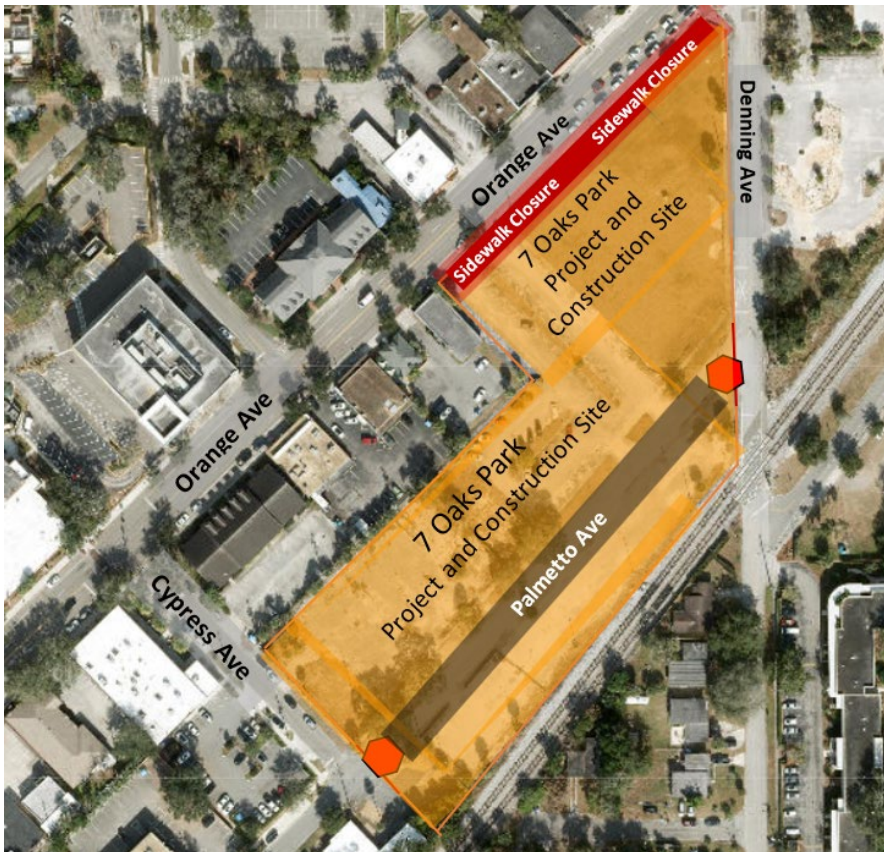

401 South Park Avenue • Winter Park, Florida 32789

**Parks &
Recreation**

CONSTRUCTION NOTICE

Seven Oaks Park construction to begin January 2024

UPDATE: The closure of Palmetto Avenue and access to the city property will be delayed until Monday, January 2, 2024. Effective Tuesday, December 12, pre-construction activity such as delivery of equipment and materials will begin. This activity will not create any major interruption accessing Palmetto Avenue or the areas historically used by the businesses for parking on the city property.

Construction site map:

During construction, the city property that was being used for parking will no longer be available. While the city properties being used by area businesses were never intended for public parking, the city realizes this loss of access may create some parking complications. To assist with parking needs, alternate parking will be offered at Mead Botanical Garden as well as the Mead Community Garden/Landscape Division Compound located on South Denning Drive, Monday through Friday; 8 a.m. to 5 p.m., with exception to city holidays. Availability, location and times are subject to change.

Alternate Parking Location Map:

Barnum Avenue On-Street Parking Map:

- Blue: Open parking
- Red: Reserved parking for Winter Park Tennis Center
- Orange: Open parking Monday thru Friday from 8 a.m. to 3 p.m.