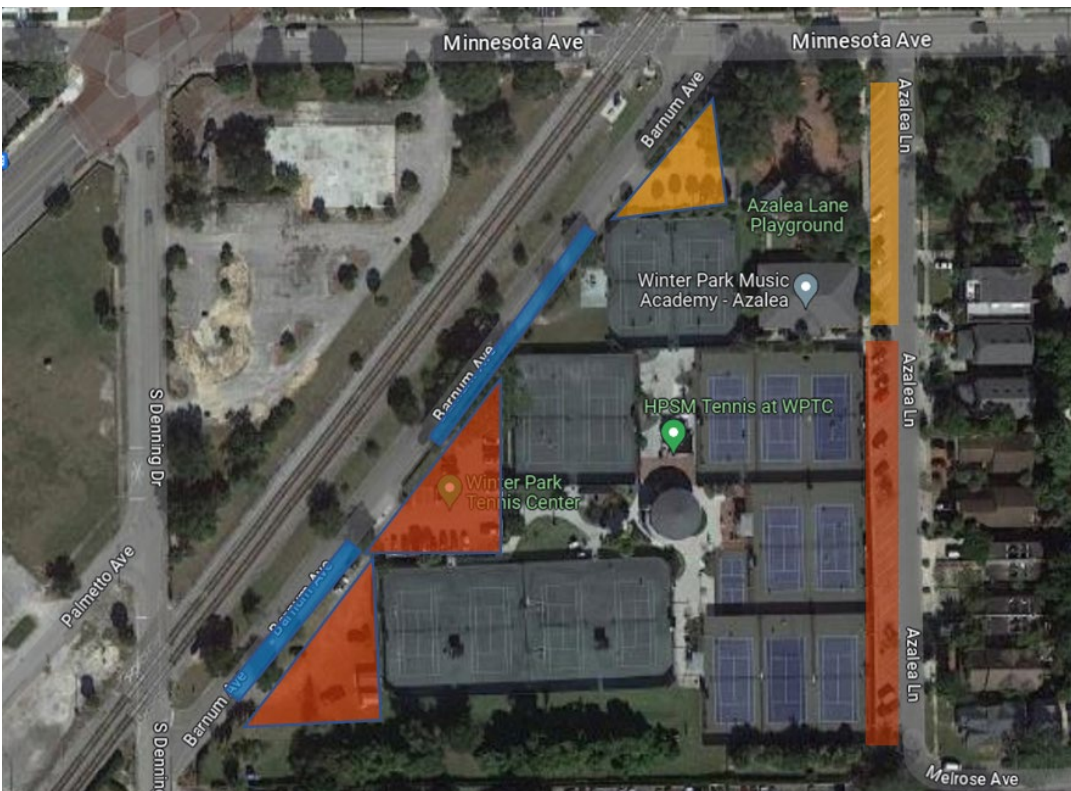

401 South Park Avenue • Winter Park, Florida 32789

**Parks &
Recreation**

CONSTRUCTION NOTICE

Seven Oaks Park construction to begin January 2024

UPDATE: The closure of Palmetto Avenue and access to the city property will be delayed until Monday, January 2, 2024. Effective Tuesday, December 12, pre-construction activity such as delivery of equipment and materials will begin. This activity will not create any major interruption accessing Palmetto Avenue or the areas historically used by the businesses for parking on the city property.

Construction site map:

During construction, the city property that was being used for parking will no longer be available. While the city properties being used by area businesses were never intended for public parking, the city realizes this loss of access may create some parking complications. To assist with parking needs, alternate parking will be offered at Mead Botanical Garden as well as the Mead Community Garden/Landscape Division Compound located on South Denning Drive, Monday through Friday; 8 a.m. to 5 p.m., with exception to city holidays. Availability, location and times are subject to change.

Alternate Parking Location Map:

Barnum Avenue On-Street Parking Map:

- Blue: Open parking
- Red: Reserved parking for Winter Park Tennis Center
- Orange: Open parking Monday thru Friday from 8 a.m. to 3 p.m.