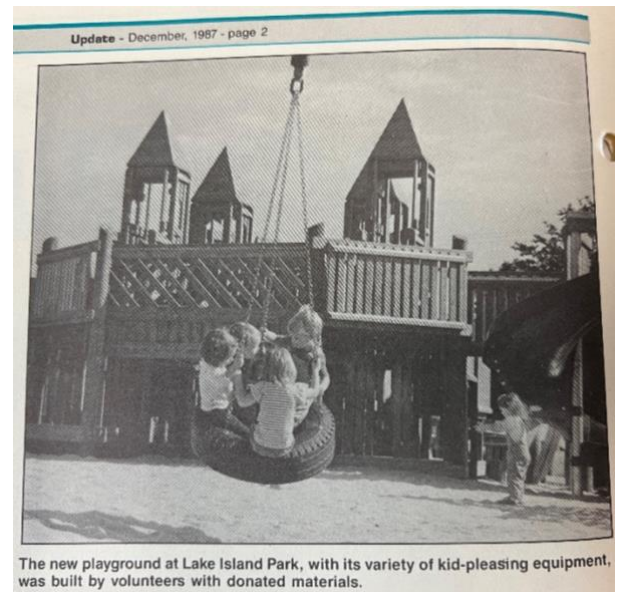

For more information, please contact MLKParkReno@cityofwinterpark.org or 407-599-3357.

# # #

cityofwinterpark.org • Facebook • Twitter • Instagram • Vimeo • YouTube • @YourRequest

Certified WCAG 2.1 Level AA compliant and usable with JAWS and NVDA by SWH