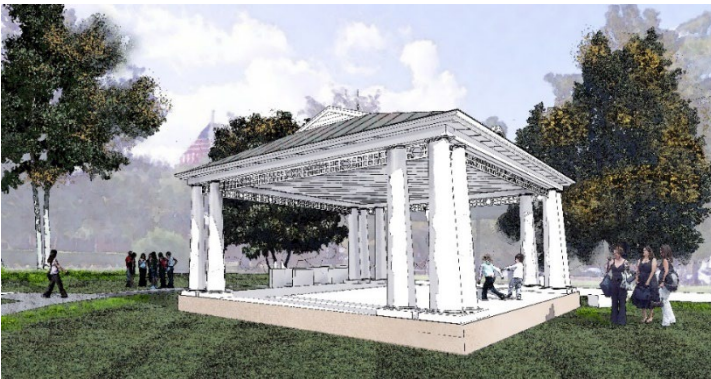

401 South Park Avenue • Winter Park, Florida 32789

Communications

Media Inquiries: Clarissa Howard
407-599-3428 • 407-948-2044 cell

PRESS RELEASE

Central Park main stage scheduled for demolition to make way for new performance pavilion

WINTER PARK, FL, an internationally recognized, award winning city with multiple accredited agencies (June 10, 2022) In April 2022, the north end of Winter Park's downtown Central Park became an active construction zone with a chain-link fence surrounding the park's main stage area. On **Tuesday, June 14, 2022, at 7:30 a.m.**, demolition of the 1980s structure will begin. It will take approximately three days to clear the site, which will remain an active construction zone until September 2022. The new Central Park main stage will complement the charming architecture of the nearby Winter Park Train Station.

The original stage was built approximately 40 years ago, and the only significant improvement made to the stage since then was a refitting of the canopy due to damage endured from the hurricanes of 2004. The city's Community Redevelopment Agency identified this project as a priority and the new stage is scheduled for completion by September. A grand opening event to celebrate the new stage will be scheduled in late September, details are still to be confirmed.

Central Park's main stage is perfectly situated within Park Avenue's bustling downtown district and serves as host to over 75 large events throughout the year including family-oriented activities, concerts, movie nights as well as yoga and fitness classes, to name a few. This stage renovation allows the city to continue to showcase a variety of entertainment that inspires all, for generations to come.