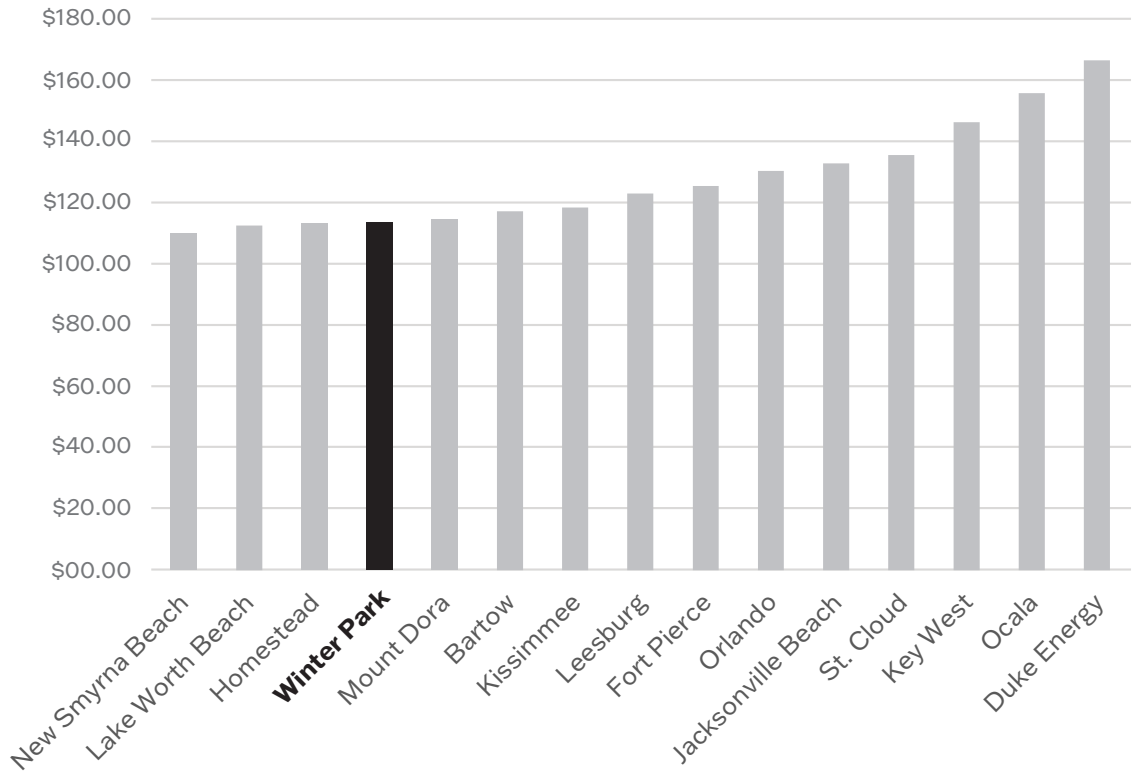

Winter Park electric rates remain lowest among Florida municipalities

1,000 kWh Residential Bill Comparison | September 2024

Florida Municipal Utilities with Customer Counts between 5,000 and 100,000 with the addition of neighboring utilities OUC & Duke Energy® Florida

you're invited
TO THE ANNUAL

STATE 20
OF THE CITY 25

WITH MAYOR SHEILA DeCICCO

featuring Employees of the Year & City Commission Highlights

FRIDAY **JANUARY 31** 2025

we look forward to seeing you at

8:30 a.m.

mingle with fellow residents & visit with city departments

9 a.m.

official program *including* Mayor's Founders' Award

enjoy light breakfast bites & beverages

Winter Park Events Center Grand Ballroom
1050 West Morse Boulevard | Winter Park

complimentary event RSVP

appreciated by Friday, January 17
MayorsMessage@cityofwinterpark.org