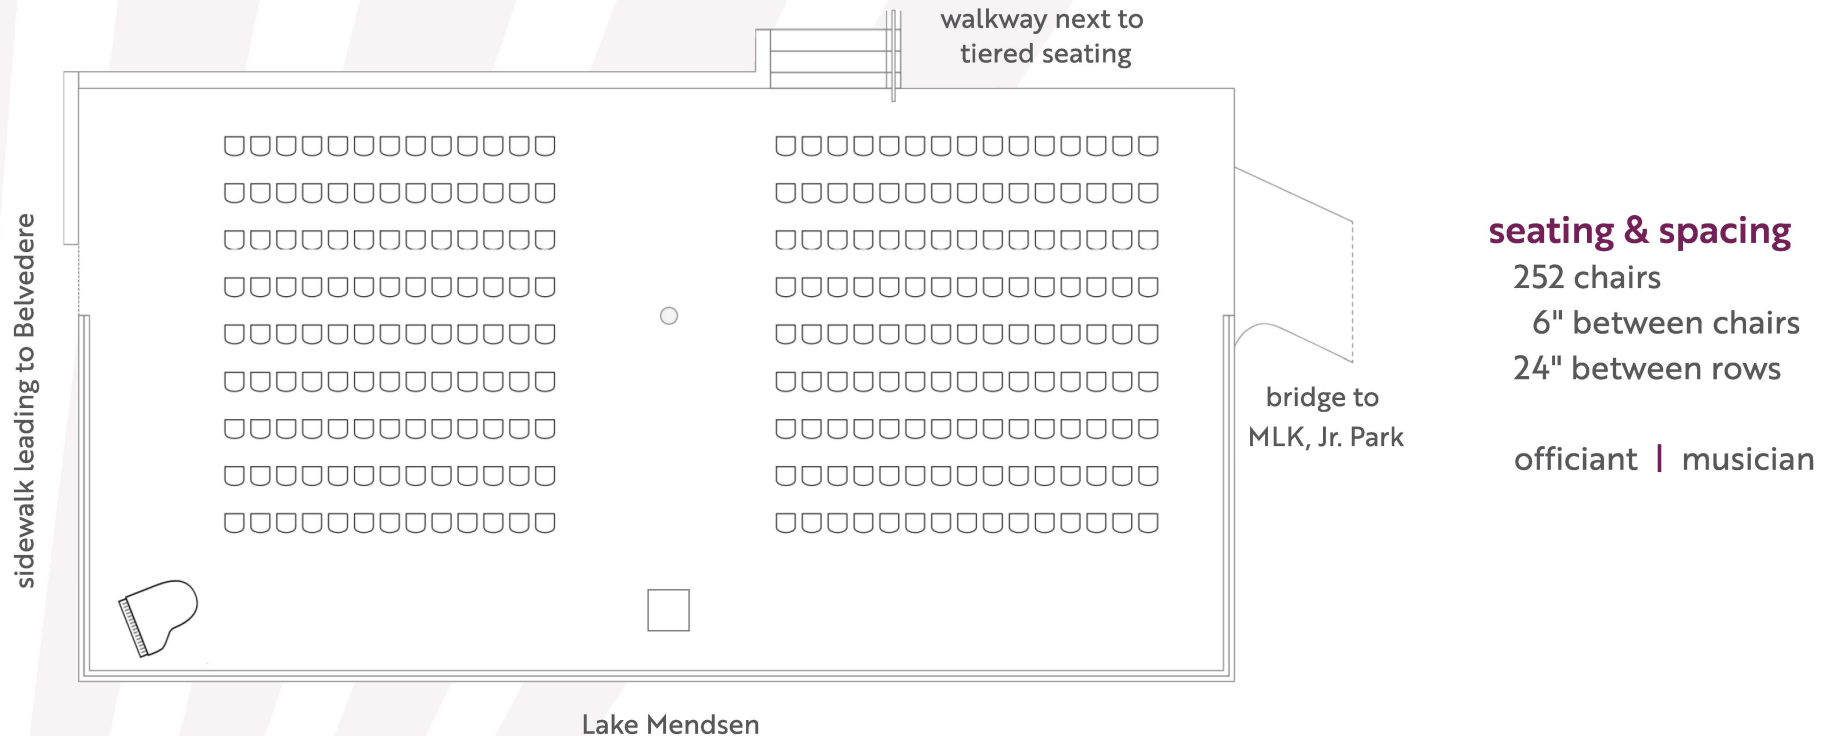

TIEDTKE AMPHITHEATER

Ceremony | 250 guests

SAMPLE FLOOR PLAN*

*All outdoor items [tables, chairs, tent, etc.] are not included in the venue rental fee and must be rented separately from an outside vendor.