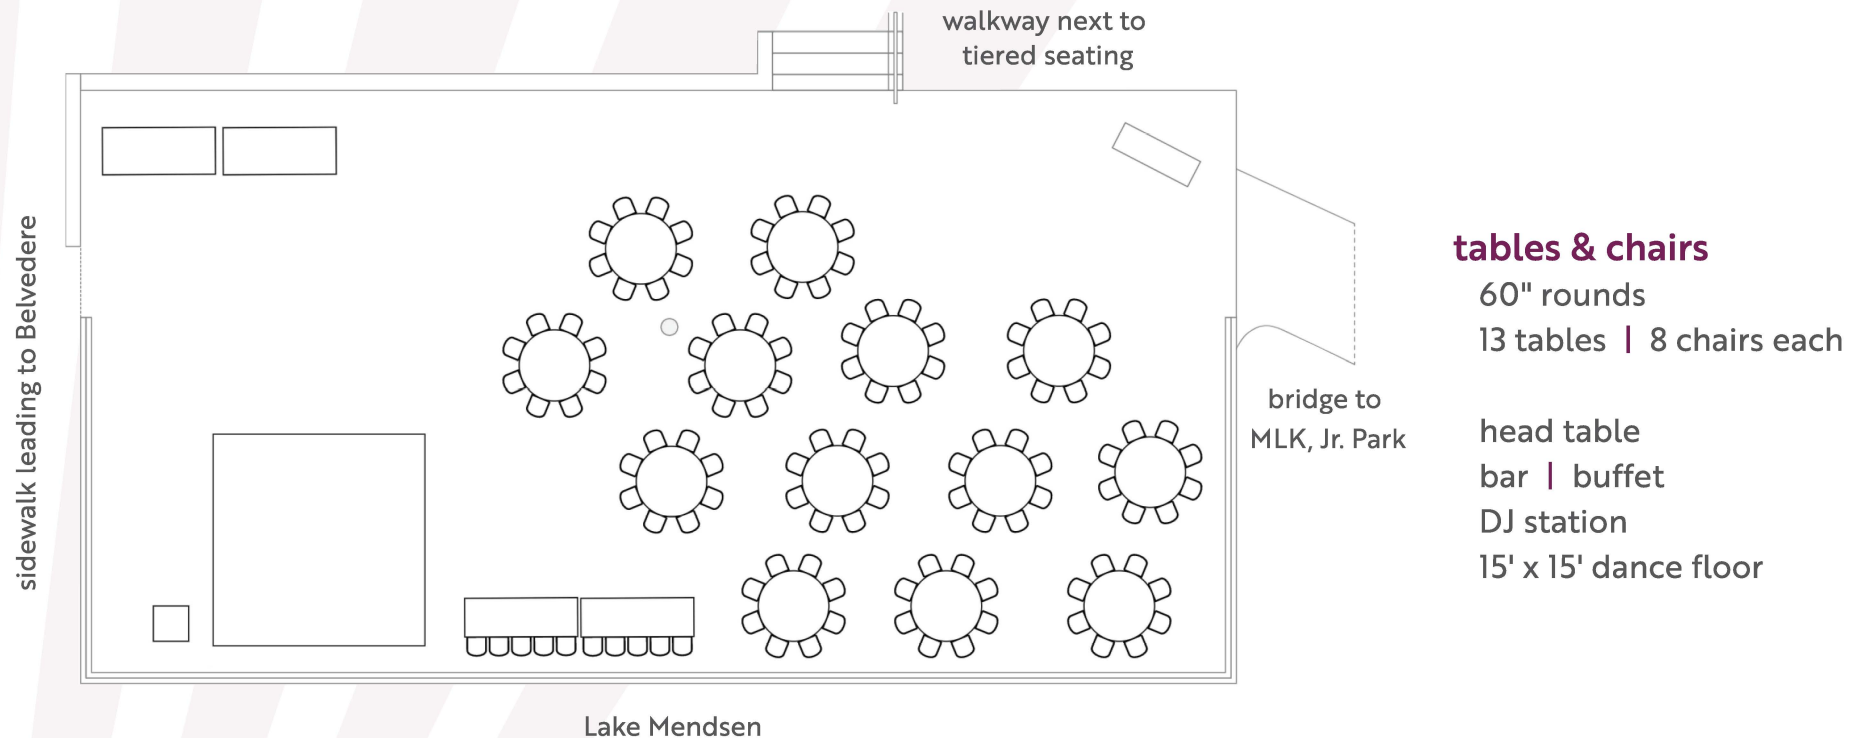

TIEDTKE AMPHITHEATER

Reception | 100 guests

SAMPLE FLOOR PLAN*

*All outdoor items [tables, chairs, tent, etc.] are not included in the venue rental fee and must be rented separately from an outside vendor.