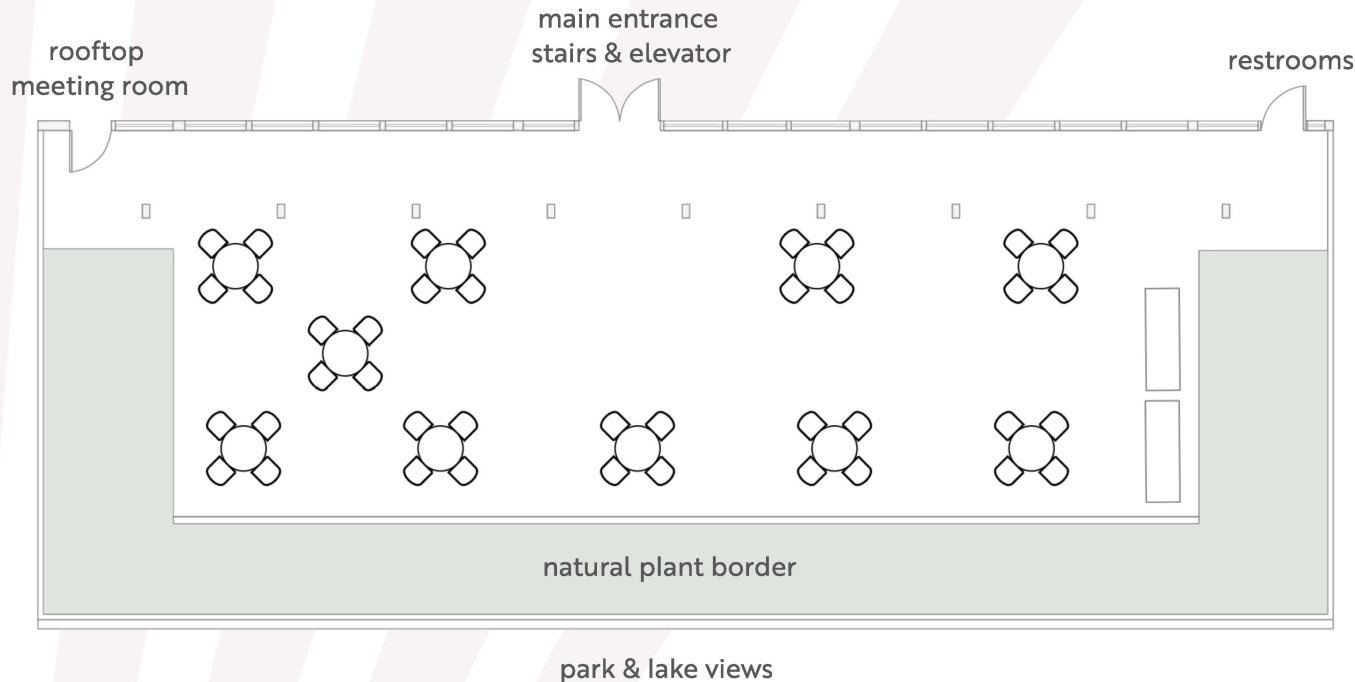

ROOFTOP TERRACE

Cocktail Party

SAMPLE FLOOR PLAN

tables & chairs

32" round high tops

10 tables | 4 chairs each

bar | buffet