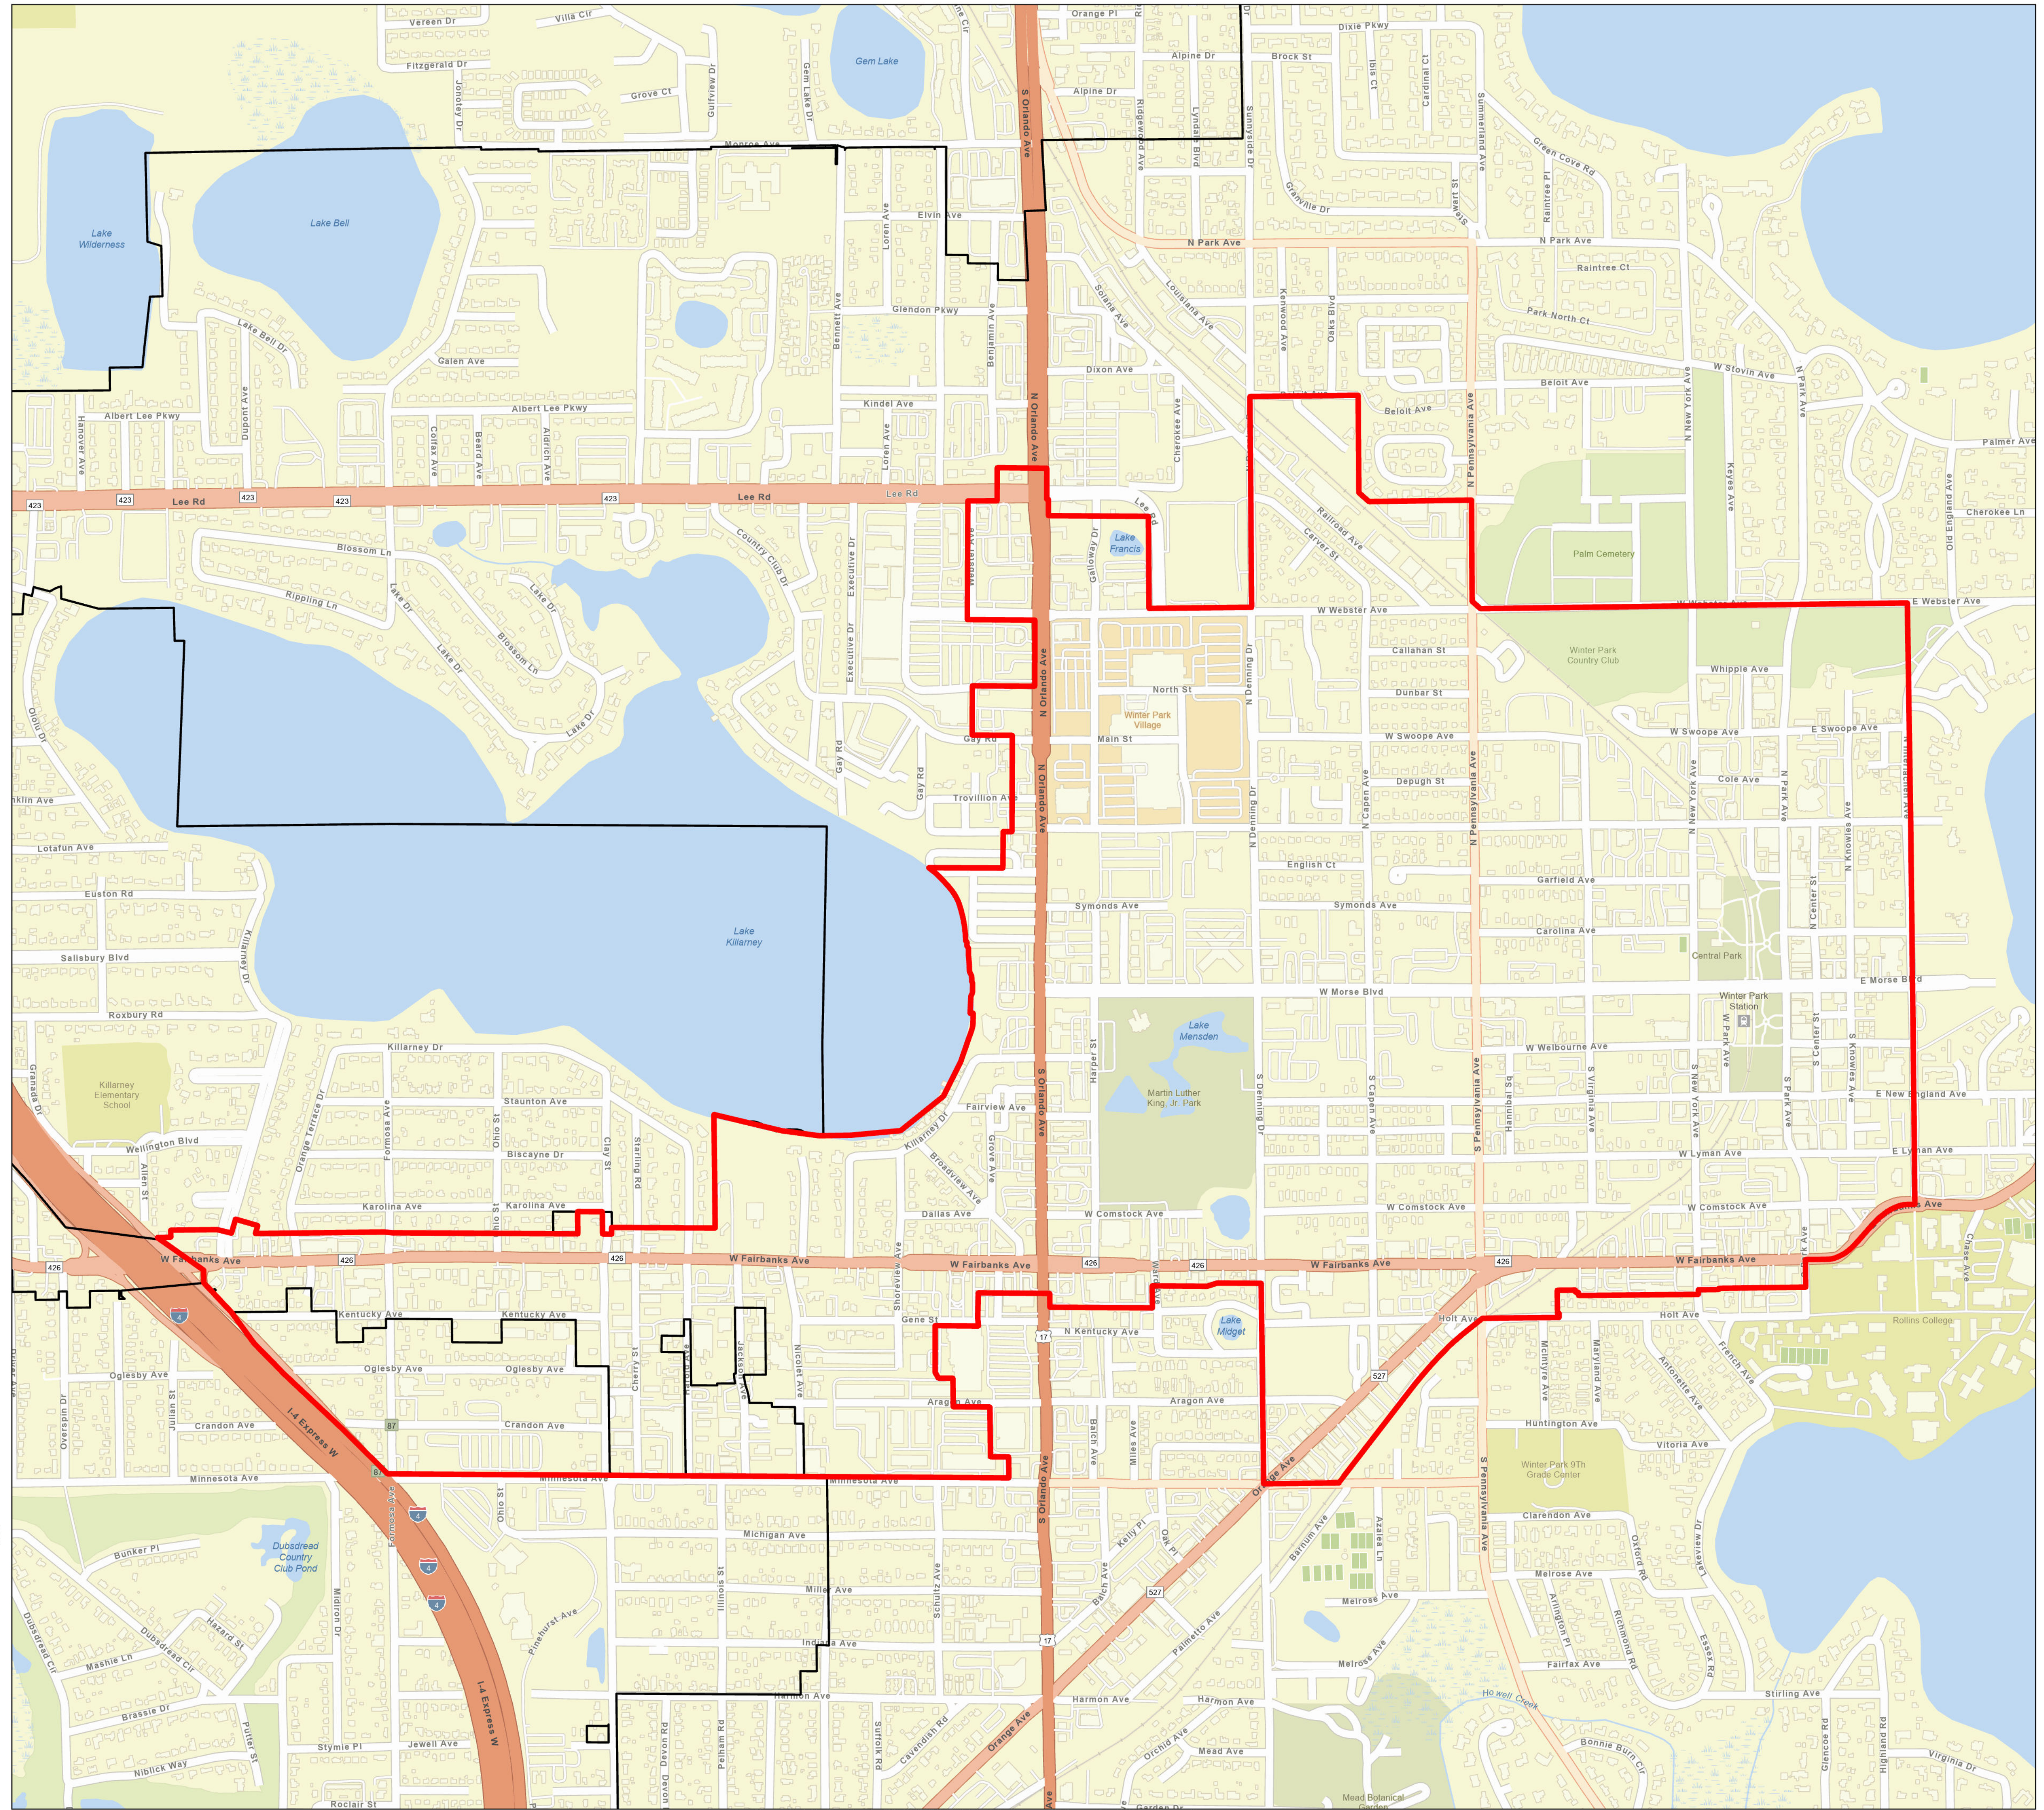

Date: 12/4/2024
Project: 20241204 CRA Layout
Source: City of Winter Park CRA