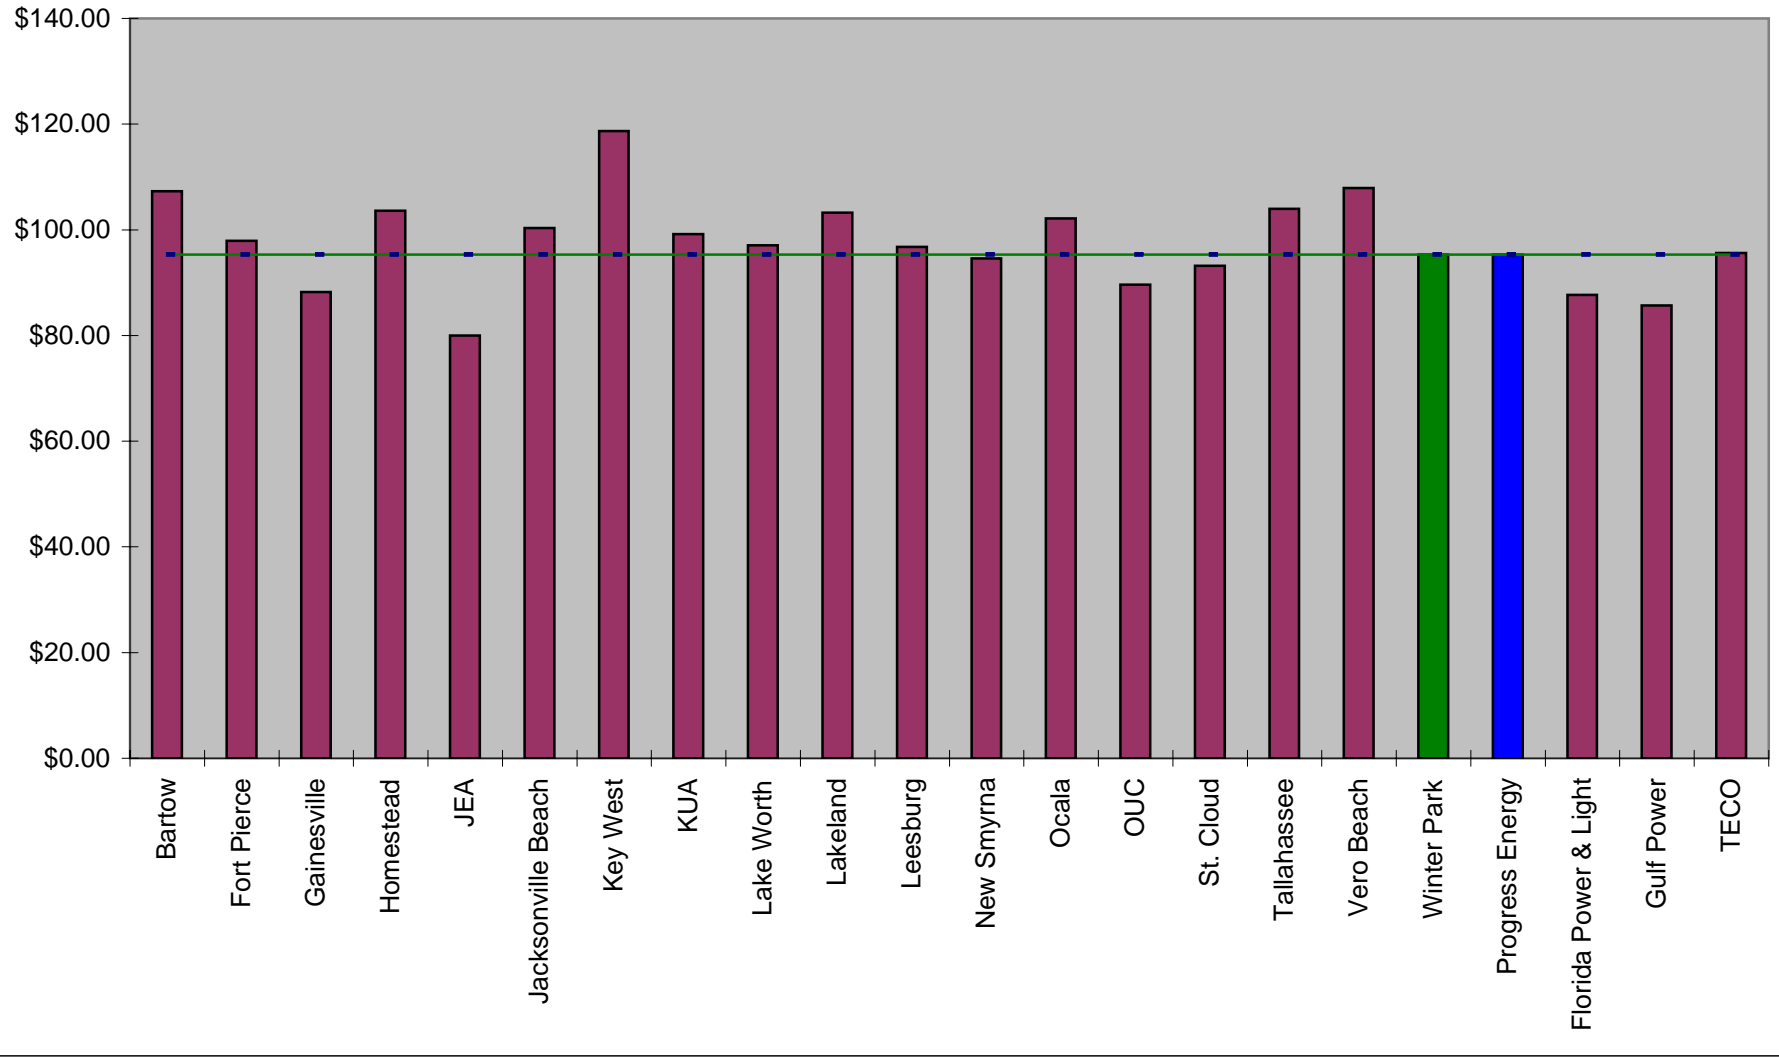

Residential Rates - 1,000 kWh Florida Utilities > 10,000 Customers