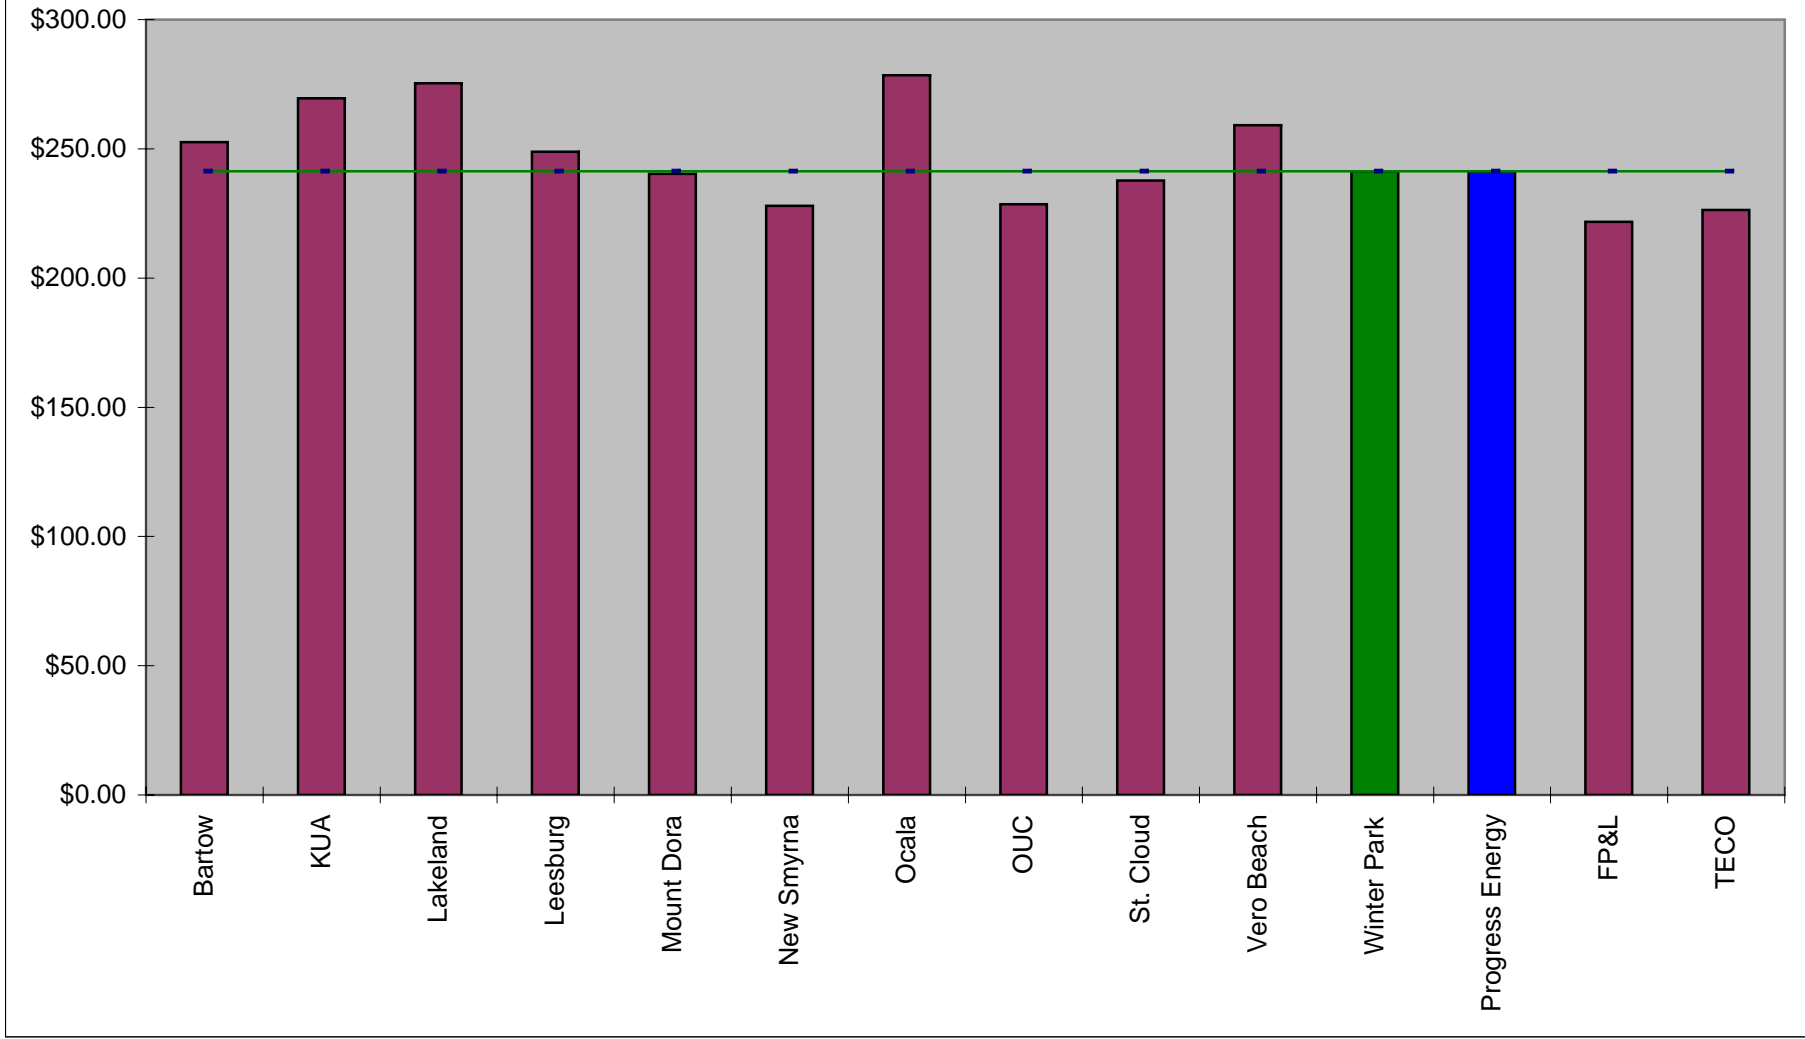

### Residential Rates - 1,000 kWh Florida Utilities > 10,000 Customers

**Residential Rate - 1,000 kWh  
Florida Utilities > 10,000 Customers**