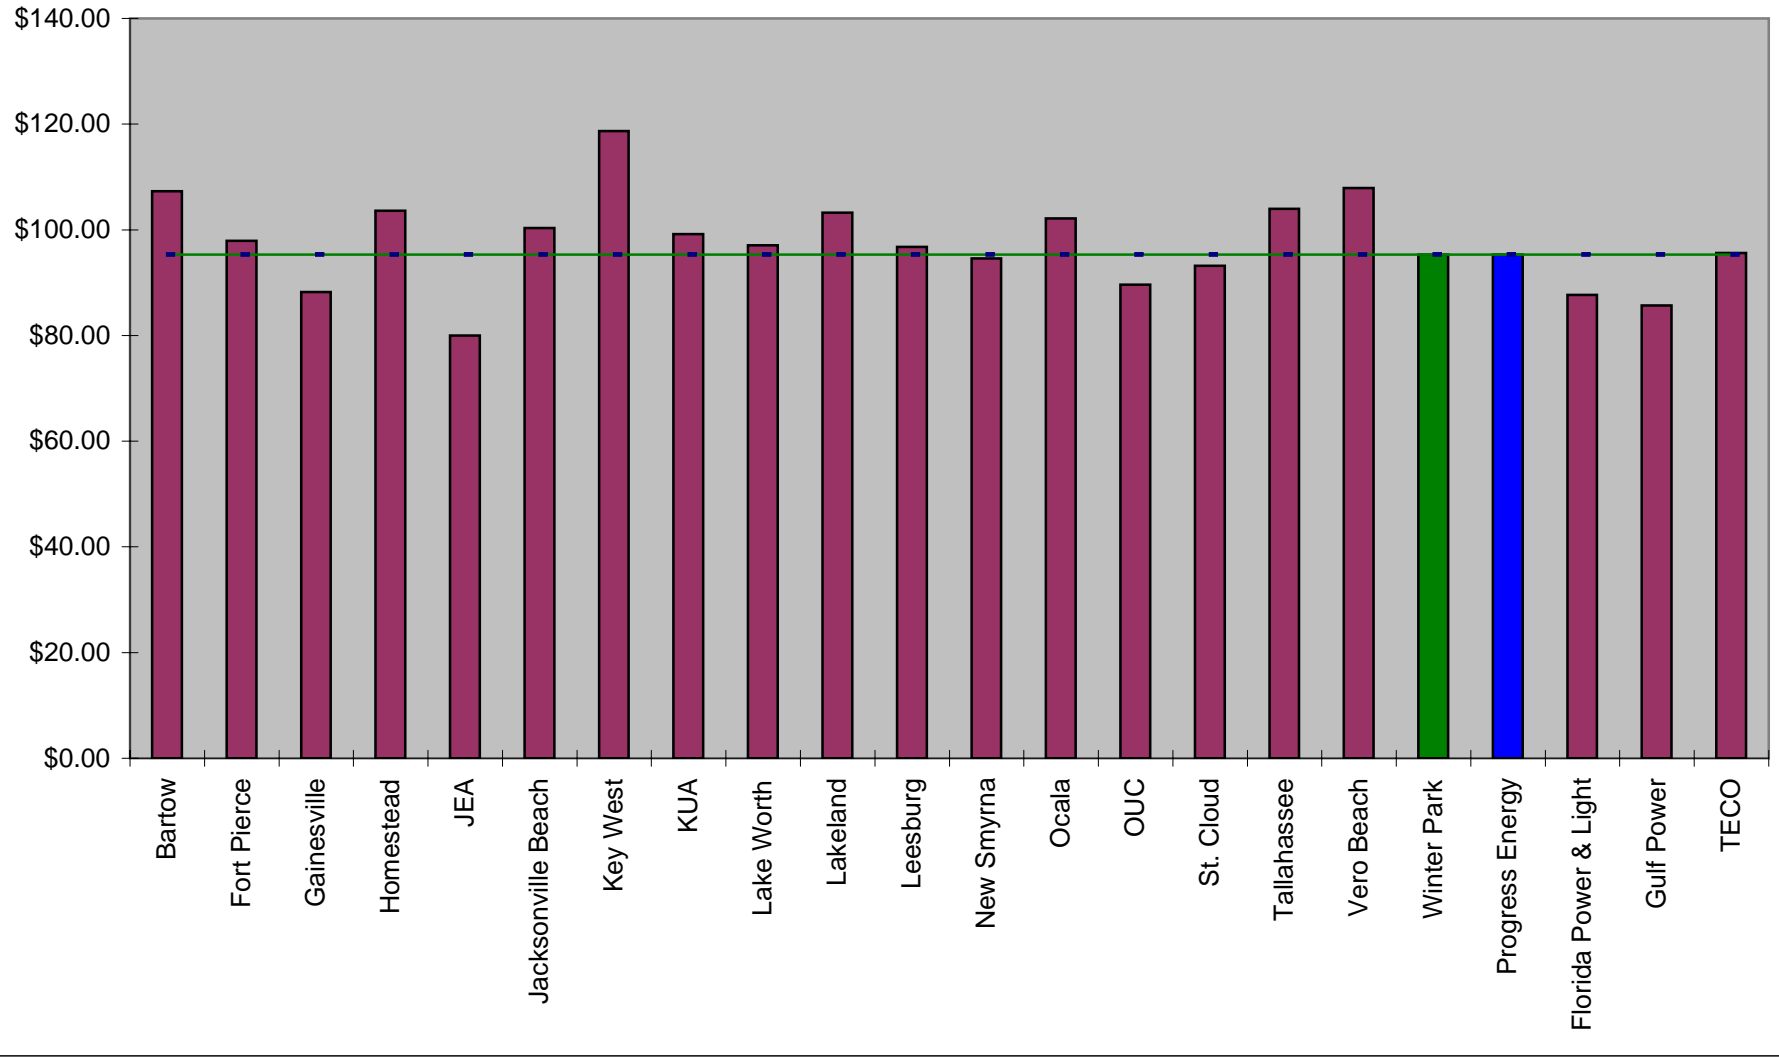

Residential Electric Rates - 1,000 kWh
Central Florida Utilities
October 2005

Residential Rates - 1,000 kWh Florida Utilities > 10,000 Customers

**Residential Rate - 1,000 kWh
Florida Utilities > 10,000 Customers**