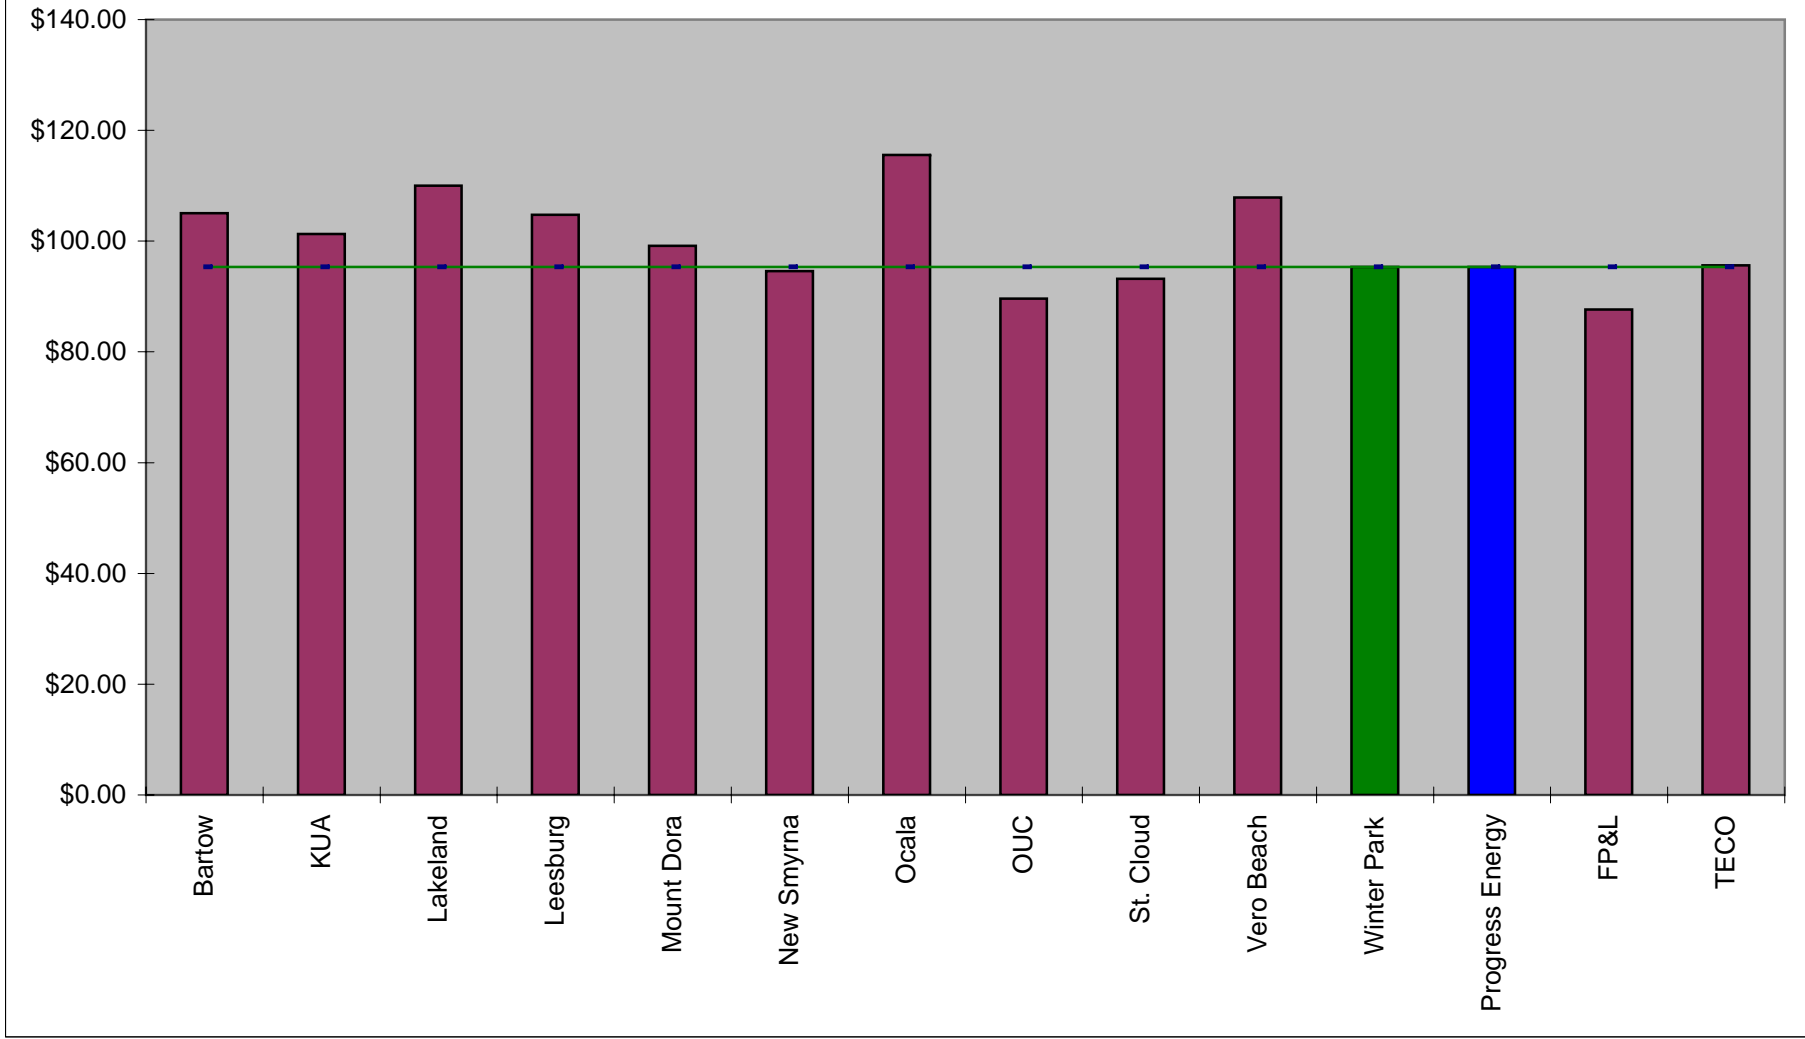

Residential Electric Rates - 1,000 kWh
Central Florida Utilities
October 2005

Residential Rates - 1,000 kWh Florida Utilities > 10,000 Customers

**Residential Rate - 1,000 kWh
Florida Utilities > 10,000 Customers**